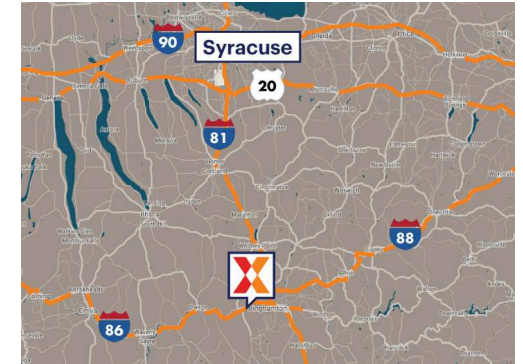

Shoppes at Vestal

Binghamton, NY

42.0949, -76.0158

2317 Vestal Parkway East | Vestal, NY 13850

Center Size: 92,328 SF

Demographics	1 Mile	3 Mile	5 Mile
	5,376	48,995	104,888
	2,238	19,713	42,621
	\$99,834	\$86,339	\$86,115

Benefit from traffic draw of strong national retailers including Michaels, HomeGoods, Old Navy, Bath & Body Works, Kay Jewelers and Famous Footwear

Within 1 mile of 3 Brixmor shopping centers, Town Square, Vestal Exchange and Parkway Plaza, generating 13.6M annual visits (Placer.ai 2024)

High visibility from 28,000 vehicles daily on Vestal Parkway East, with regional access provided by the Southern Tier Expressway/Rte 17/86 via Vestal Road (Kalibrate 2022)

Located within 2.5 miles of SUNY Binghamton University with a student enrollment of 16,050+ (NCES 2023)

Shoppes at Vestal

Binghamton, NY

42.0949, -76.0158

2317 Vestal Parkway East | Vestal, NY 13850

Current Retailers

A	Michaels	24,076 SF
B	Famous Footwear	8,000 SF
C	Bath & Body Works	3,000 SF
D	Old Navy	19,952 SF
F	Kay Jewelers	4,000 SF
G	Maurices	5,678 SF
G1	Gertrude Hawk Chocolate Store	2,622 SF
H	HomeGoods	25,000 SF