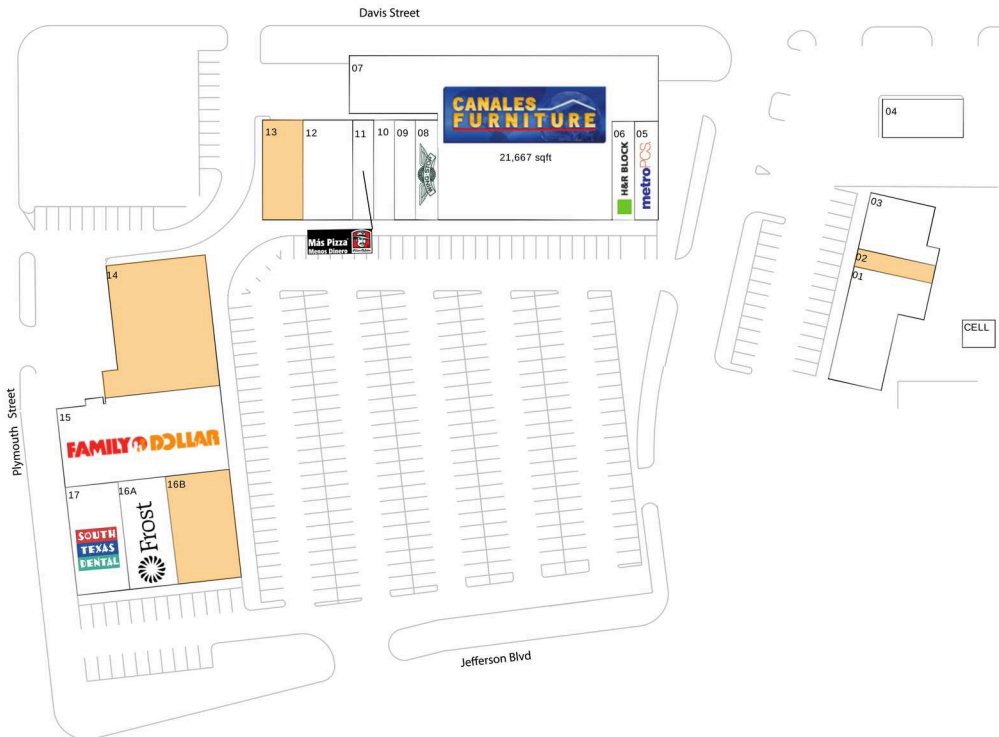

# Kessler Plaza

Dallas-Fort Worth-Arlington, TX

32.7478, -96.8597

200-318 Jeff Davis Center | Dallas, TX 75211

## Available Space

|     |          |
|-----|----------|
| 02  | 815 SF   |
| 13  | 2,293 SF |
| 14  | 7,850 SF |
| 16B | 3,760 SF |

## Current Retailers

|      |                        |           |
|------|------------------------|-----------|
| CELL | SW Bell Mobile         | 1 SF      |
| 01   | Wash-N-Dry             | 4,040 SF  |
| 03   | Judit Cleaners         | 2,300 SF  |
| 04   | Oak Cliff Wheel & Tire | 1,900 SF  |
| 05   | MetroPCS               | 1,275 SF  |
| 06   | H&R Block              | 1,275 SF  |
| 07   | Canales                | 21,667 SF |
| 08   | Wingstop               | 1,275 SF  |
| 09   | Self Made Barbers      | 1,237 SF  |
| 10   | Dolex Dollar Express   | 1,237 SF  |
| 11   | Pizza Patron           | 1,190 SF  |
| 12   | Cervera Dance Company  | 2,825 SF  |
| 15   | Family Dollar          | 7,783 SF  |
| 16A  | Frost Bank             | 2,640 SF  |
| 17   | South Texas Dental     | 3,600 SF  |