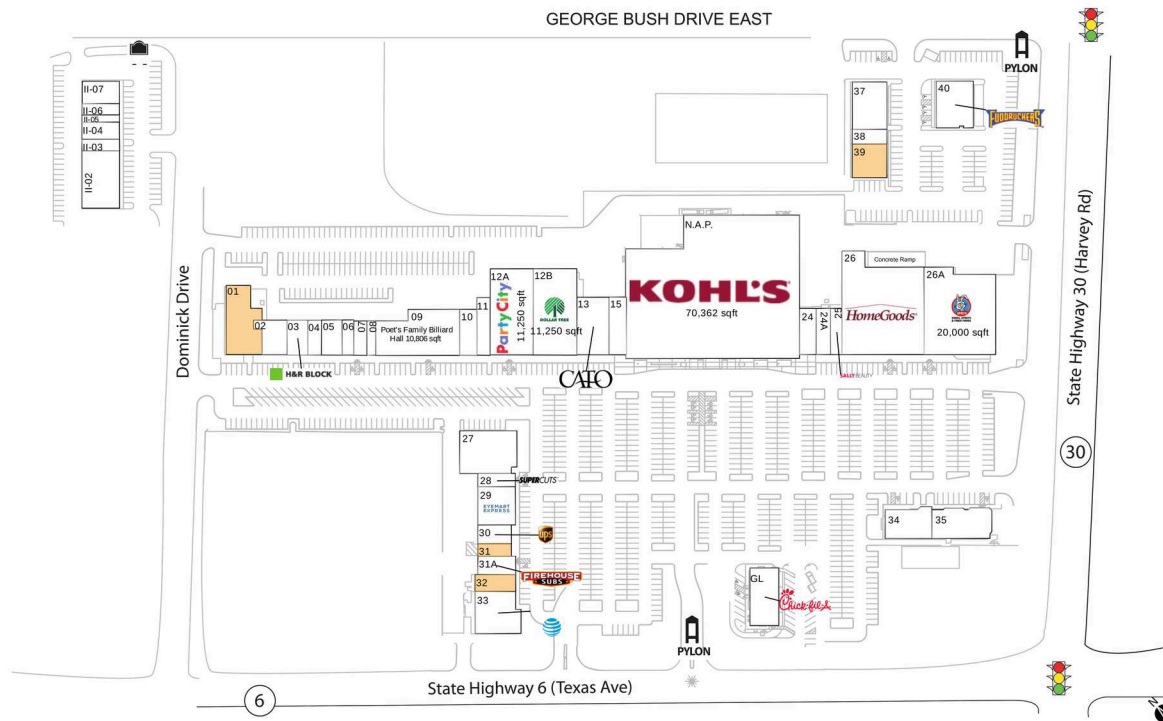

Central Station

College Station-Bryan, TX

30.6172, -96.3191

301-319 Dominik Drive | College Station, TX 77840

Available Space

01	6,385 SF
31	1,286 SF
32	2,030 SF
39	3,600 SF

Current Retailers

GL	Chick-fil-A	4,000 SF	12A	Party City	11,250 SF
II-02	Brazos Valley Barbell	6,000 SF	12B	Dollar Tree	11,250 SF
			13	Cato	5,440 SF
II-03	Choi	1,200 SF	15	Grand Nail Spa	3,000 SF
II-04	Big Daddy	1,800 SF	24	Nothing Bundt Cakes	2,480 SF
II-05	M.L.A. and Sons	600 SF	24A	Brazos Running Company	1,520 SF
II-06	Enterprise Inc. Restaurante	1,195 SF	25	Sally Beauty Supply	1,600 SF
II-07	Shop N Go	2,335 SF	26	HomeGoods	19,794 SF
N.A.P.	Kohl's	70,362 SF	26A	Spec's	20,000 SF
02	Apex Salon & Cattery	2,689 SF	27	Los Cucos Mexican Cafe	7,200 SF
03	H&R Block	2,400 SF	28	Supercuts	1,527 SF
04	Good Luck Good Time Tea House	1,243 SF	29	Eyemart Express	4,080 SF
			30	The UPS Store	1,920 SF
05	Tanaka Ramen House	2,357 SF	31A	Firehouse Subs	1,884 SF
06	Honolulu Poke House	1,200 SF	33	AT&T	5,000 SF
			34	Napa Flats	5,162 SF
07	State Farm	1,400 SF	35	The Sleep Station	4,000 SF
08	Signature Brows	900 SF	37	Sweet Eugene's	4,900 SF
09	Poet's Family Billiard Hall	10,806 SF	38	House Of Java	
10	Delta Life Fitness	2,400 SF	38	Joy Luck Delivery	1,500 SF
11	Painting With A Twist	2,000 SF	40	Fuddruckers	5,265 SF