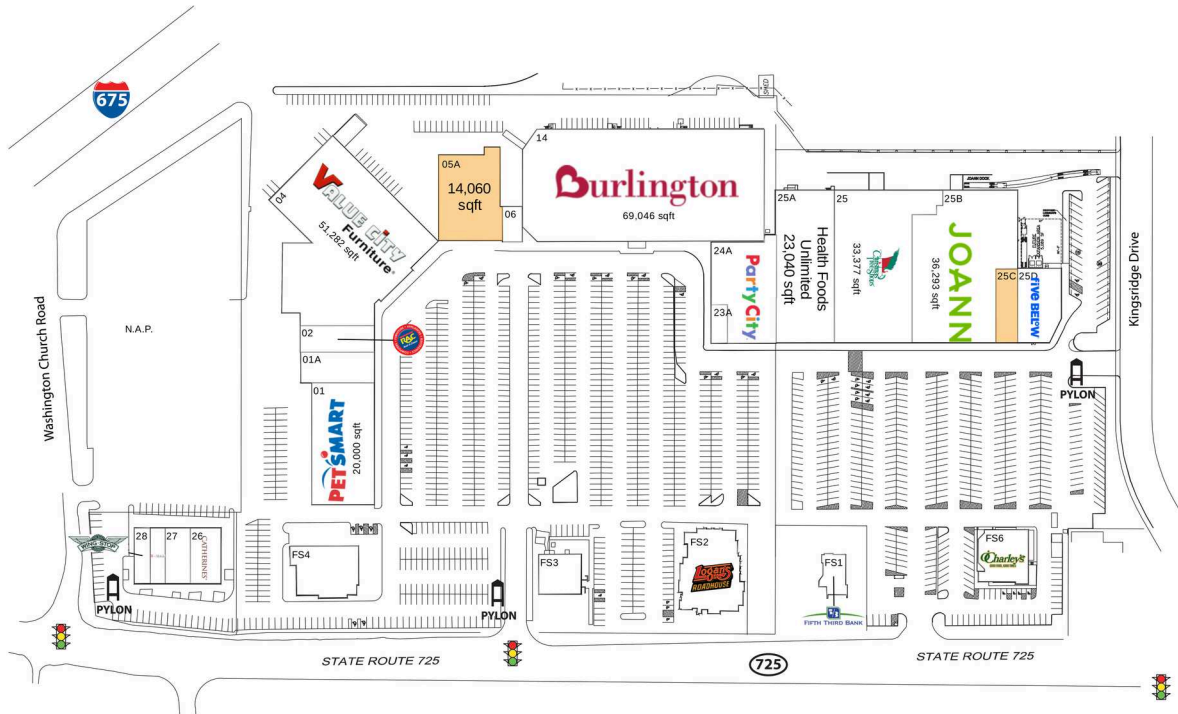

South Towne Centre

Dayton-Kettering, OH

39.633, -84.2093

2004-2260 Miamisburg-Centerville | Dayton, OH 45459

Available Space

05A	14,060 SF
25C	4,380 SF

Current Retailers

FS1	Fifth Third Bank	4,200 SF
FS2	Logan's Roadhouse	6,500 SF
FS3	Sake Restaurant	4,573 SF
FS4	El Toro Mexican Bar & Grill	8,300 SF
FS6	O'Charley's	7,470 SF
N.A.P.	The Salvation Army	0 SF
01	PetSmart	20,000 SF
01A	Luxury Nail Spa	6,400 SF
02	Rent-A-Center	4,200 SF
04	Value City Furniture	51,282 SF
06	Rose & Remington	2,122 SF
14	Burlington Stores	69,046 SF
23A	Scrubs & Beyond	3,106 SF
24A	Party City	14,735 SF
25	Christmas Tree Shops	33,377 SF
25A	Health Foods Unlimited	23,040 SF
25B	JOANN Fabric And Craft Stores	36,293 SF
25D	Five Below	8,095 SF
26	Catherines	4,550 SF
27	Fu Mon Lau Bistro	3,731 SF
28	Wingstop	2,430 SF
28A	T-Mobile	2,124 SF