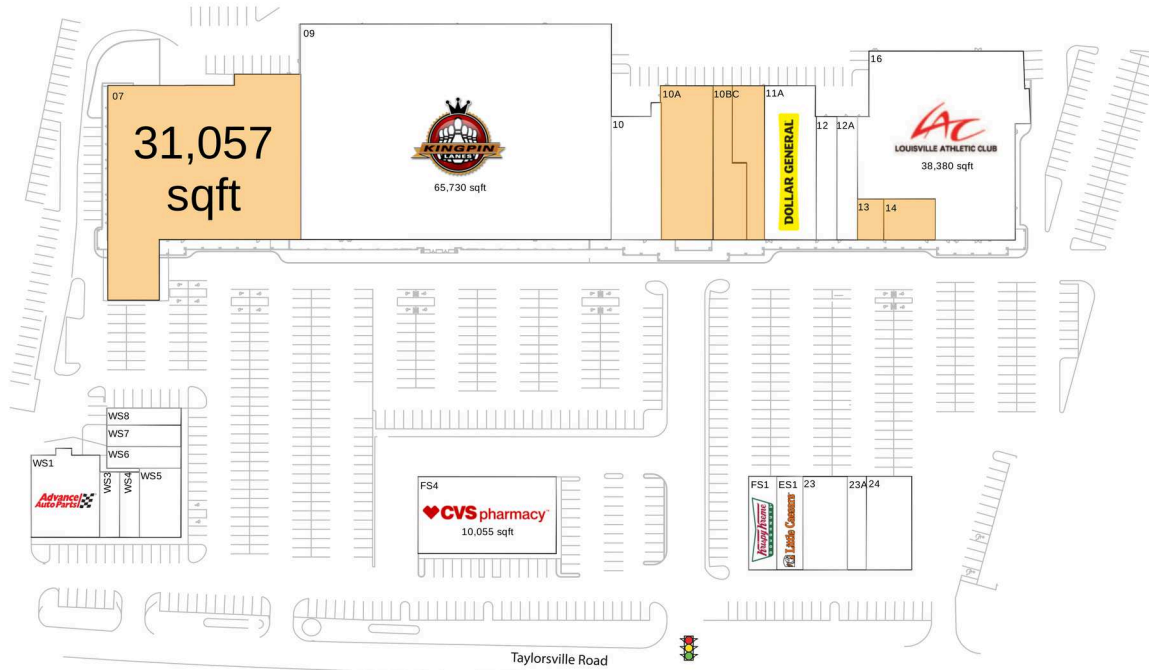

Jeffersontown Commons

Louisville/Jefferson County, KY-IN

38.2064, -85.5794

9503 Taylorsville Road | Jeffersontown, KY 40299

Available Space

07	31,057 SF
10A	7,500 SF
10BC	7,500 SF
13	1,000 SF
14	2,000 SF

Current Retailers

ES1	Little Caesars Pizza	1,697 SF
FS1	Krispy Kreme	1,907 SF
FS4	CVS/Pharmacy	10,055 SF
WS1	Advance Auto Parts	5,460 SF
WS3	Subway	1,201 SF
WS4	Cricket	1,257 SF
WS5	Eyemart Family Vision Care	2,685 SF
WS6	H&R Block	1,530 SF
WS7	Double Dragon	1,521 SF
WS8	Twin Nails	1,197 SF
09	Kingpin Lanes	65,730 SF
10	Among Friends Quilt Shop	6,000 SF
11A	Dollar General	7,500 SF
12	Prime Hair Salon	2,400 SF
12A	Carvana	2,400 SF
16	Louisville Athletic Club	38,380 SF
23	The Popcorn Station	3,396 SF
23A	Madvapes	1,730 SF
24	Kentucky One Health	3,271 SF