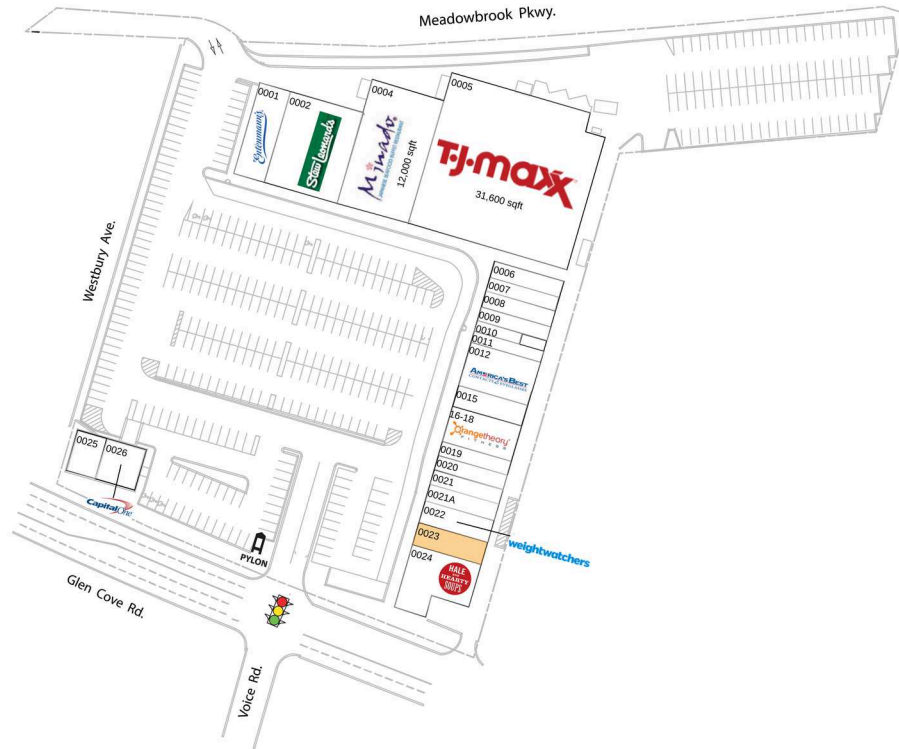

Fully renovated in 2014; featuring a high-volume T.J. Maxx and Stew Leonard's Wines

Located in the heart of Nassau County with easy access to Meadowbrook State Pkwy, Northern State Pkwy and I-495

Surrounded by an affluent population of 161,000+ with an average household income of \$128,000+ within 3 miles

Super-regional center serving a population of 453,000+ within a 5-mile radius

Excellent visibility on Meadowbrook State Pkwy from 114,000+ vehicles daily

Parkway Plaza - Carle Place

New York-Newark-Jersey City, NY-NJ-PA

40.7477, -73.6163

215 Glen Cove Road | Carle Place, NY 11514

Available Space

0023 1,950 SF

Current Retailers

0001	Entenmann's	2,800 SF
0002	Stew Leonard's Wines	9,093 SF
0004	Minado	12,000 SF
0005	T.J. Maxx	31,600 SF
0006	Angelo's Pizzeria	1,120 SF
0007	Infinite Beauty	1,600 SF
0008	Quality Cleaners	1,200 SF
0009	Sally Beauty Supply	1,600 SF
0010	Great Clips	796 SF
0011	Mr. Chen's Restaurant	1,040 SF
0012	America's Best Contacts & Eyeglasses	3,980 SF
0015	C2 Educational Center	2,000 SF
16-18	Orangetheory Fitness	3,600 SF
0019	J & J Bagel Deli	1,280 SF
0020	Promise Laundromat	1,120 SF
0021	Lash Lounge	1,390 SF
0021A	The UPS Store	1,410 SF
0022	Weight Watchers	2,025 SF
0024	Hale & Hearty Soups	4,100 SF
0025	Smoothie King	1,500 SF
0026	Capital One	2,500 SF