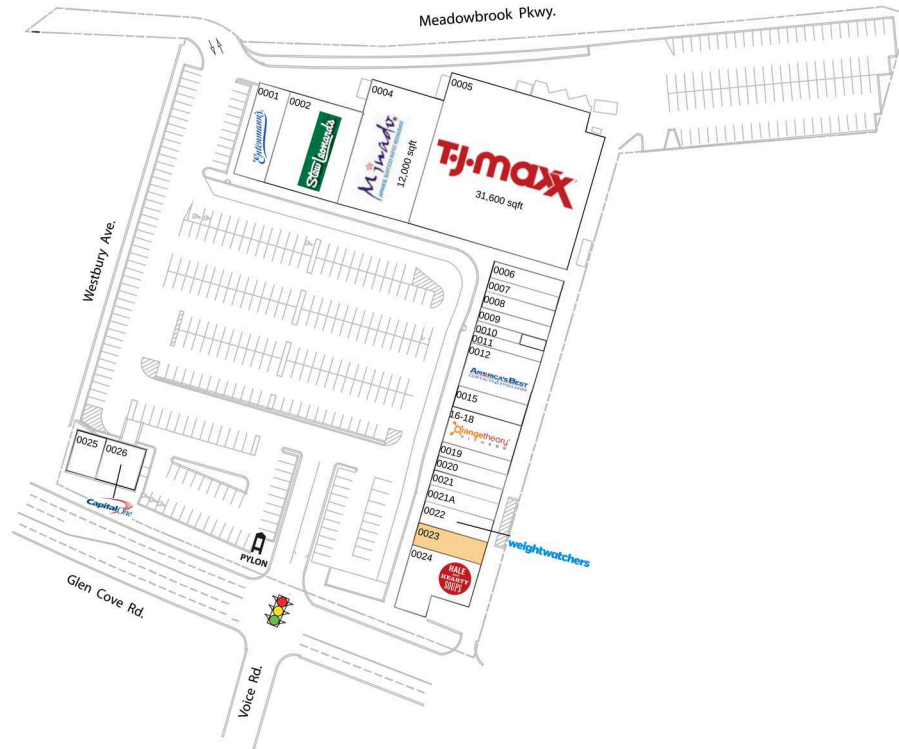

# Parkway Plaza - Carle Place

New York-Newark-Jersey City, NY-NJ-PA

40.7477, -73.6163

215 Glen Cove Road | Carle Place, NY 11514

## Available Space

0023 1,950 SF

## Current Retailers

0001	Entenmann's	2,800 SF
0002	Stew Leonard's Wines	9,093 SF
0004	Minado	12,000 SF
0005	T.J. Maxx	31,600 SF
0006	Angelo's Pizzeria	1,120 SF
0007	Infinite Beauty	1,600 SF
0008	Quality Cleaners	1,200 SF
0009	Sally Beauty Supply	1,600 SF
0010	Great Clips	796 SF
0011	Mr. Chen's Restaurant	1,040 SF
0012	America's Best Contacts & Eyeglasses	3,980 SF
0015	C2 Educational Center	2,000 SF
16-18	Orangetheory Fitness	3,600 SF
0019	J & J Bagel Deli	1,280 SF
0020	Promise Laundromat	1,120 SF
0021	Lash Lounge	1,390 SF
0021A	The UPS Store	1,410 SF
0022	Weight Watchers	2,025 SF
0024	Hale & Hearty Soups	4,100 SF
0025	Smoothie King	1,500 SF
0026	Capital One	2,500 SF