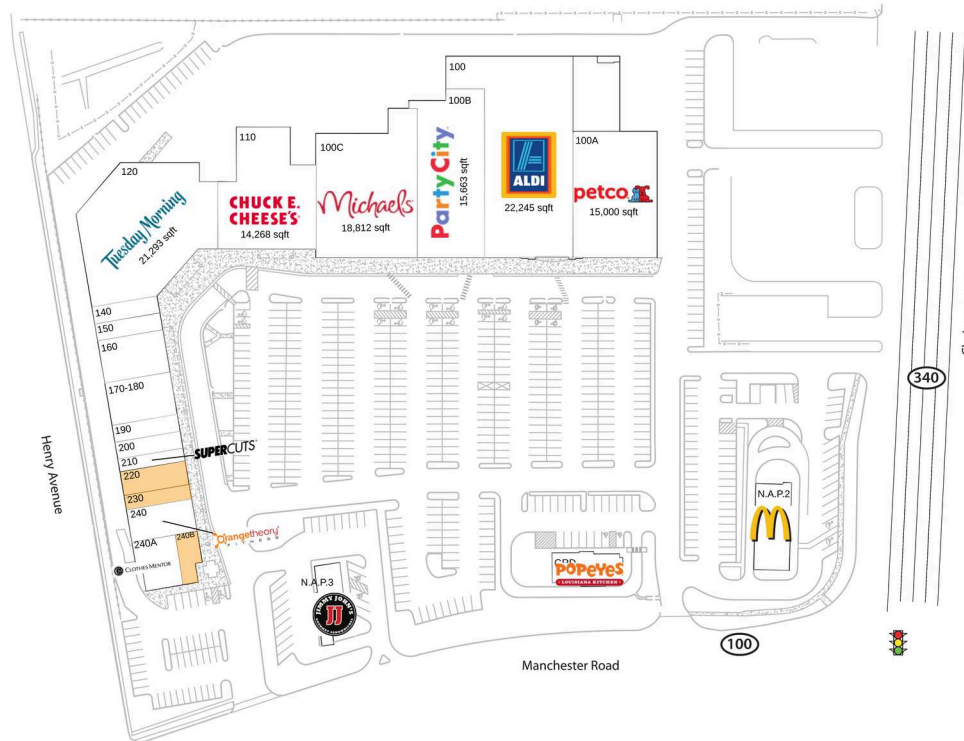

# Ellisville Square

St. Louis, MO-IL

38.5937, -90.5879

15909-15957 Manchester Road | Ellisville, MO 63011-2101

## Available Space

220	2,240 SF
230	1,360 SF
240B	1,392 SF

## Current Retailers

GRD	Popeyes	3,196 SF
N.A.P.2	McDonald's	0 SF
N.A.P.3	Jimmy John's	0 SF
100	ALDI	22,245 SF
100A	Petco	15,000 SF
100B	Party City	15,663 SF
100C	Michaels	18,812 SF
110	Chuck E. Cheese's	14,268 SF
120	Tuesday Morning	21,293 SF
140	Salty Spa	1,600 SF
150	Ellisville Nails	1,600 SF
160	St. Louis Tan	1,600 SF
170-180	Dance, Inc.	6,400 SF
190	Malinche Mexican Restaurant	1,600 SF
200	Golden Wok	1,600 SF
210	Supercuts	1,200 SF
240	Orangetheory Fitness	3,091 SF
240A	Clothes Mentor	3,217 SF