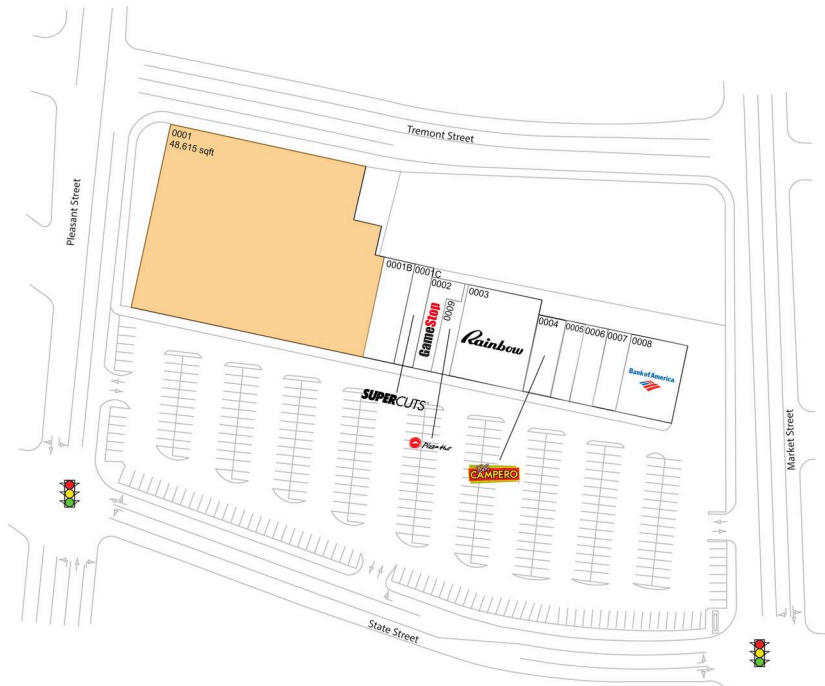

Lynn Marketplace

Boston-Cambridge-Newton, MA-NH

42.4623, -70.9496

43 State Street | Lynn, MA 01901

Center Size: 78,046 SF

Demographics

	1 Mile	3 Mile	5 Mile
	44,845	121,509	271,314
	16,800	46,040	105,855
	\$53,643	\$77,941	\$82,691

Recent updates made, including new facade, parking lot and lighting improvements

Surrounded by a dense population of 122,000+ with an average household income of \$78,000+ within a 3-mile radius

Top national retailers including Rainbow & Bank of America

One of the few centers in the downtown area with ample off-street parking

Lynn Marketplace

Boston-Cambridge-Newton, MA-NH

42.4623, -70.9496

43 State Street | Lynn, MA 01901

Available Space

0001 48,615 SF

Current Retailers

0001B	Dental Dreams	3,626 SF
0001C	Supercuts	1,526 SF
0002	GameStop	2,300 SF
0003	Rainbow	8,000 SF
0004	Pollo Campero	2,550 SF
0005	Sally Beauty	1,700 SF
0006	Fancy Nails & Spa	2,267 SF
0007	Hour Glass Cleaners	1,955 SF
0008	Bank Of America	5,000 SF
0009	Pizza Hut	1,700 SF