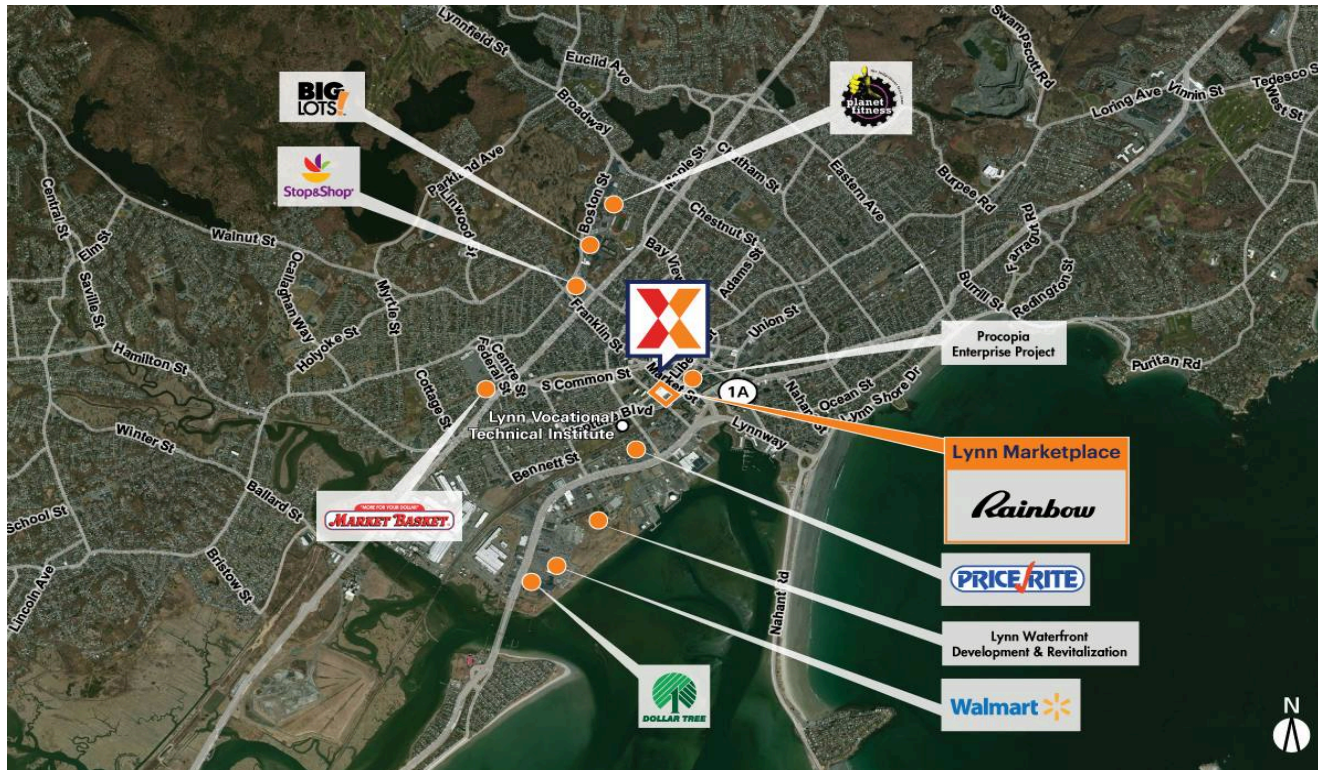

Lynn Marketplace

Boston-Cambridge-Newton, MA-NH

42.4623, -70.9496

43 State Street | Lynn, MA 01901

Center Size: 78,046 SF

Demographics

	1 Mile	3 Mile	5 Mile
	44,845	121,509	271,314
	16,800	46,040	105,855
	\$53,643	\$77,941	\$82,691

Recent updates made, including new facade, parking lot and lighting improvements

Surrounded by a dense population of 122,000+ with an average household income of \$78,000+ within a 3-mile radius

Top national retailers including Rainbow & Bank of America

One of the few centers in the downtown area with ample off-street parking

Lynn Marketplace

Boston-Cambridge-Newton, MA-NH

42.4623, -70.9496

43 State Street | Lynn, MA 01901

Available Space

0001 48,615 SF

Current Retailers

0001B	Dental Dreams	3,626 SF
0001C	Supercuts	1,526 SF
0002	GameStop	2,300 SF
0003	Rainbow	8,000 SF
0004	Pollo Campero	2,550 SF
0005	Sally Beauty	1,700 SF
0006	Fancy Nails & Spa	2,267 SF
0007	Hour Glass Cleaners	1,955 SF
0008	Bank Of America	5,000 SF
0009	Pizza Hut	1,700 SF