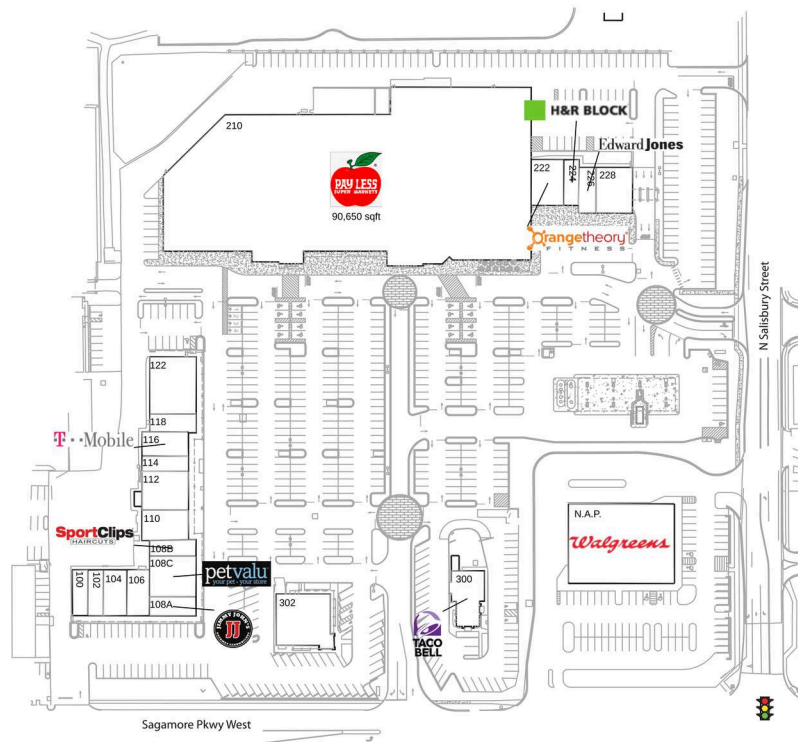

Sagamore Park Centre

Lafayette-West Lafayette, IN

40.4547, -86.9175

1016-1056 Sagamore Parkway W | West Lafayette, IN 47906-1446

Current Retailers

N.A.P.	Walgreens	0 SF
100	D&J Nails	1,200 SF
102	Borics	1,200 SF
104	Indy Smoke Time	1,820 SF
106	Nothing Bundt Cakes	1,780 SF
108A	Jimmy John's	1,500 SF
108B	Sport Clips	1,152 SF
108C	Pet Valu	3,212 SF
110	Executive Dry Cleaners	2,400 SF
112	Katana Hibachi And Sushi House	3,048 SF
114	A1 Packaging Store	1,200 SF
116	T-Mobile	1,860 SF
118	China House	1,440 SF
122	Accelerated Health Systems	4,500 SF
210	Pay Less Super Markets	90,650 SF
222	Orangetheory Fitness	2,400 SF
224	H&R Block	1,225 SF
226	Edward Jones	1,185 SF
228	Centier Bank	2,836 SF
300	Taco Bell	2,746 SF
302	Christos Restaurant	4,673 SF