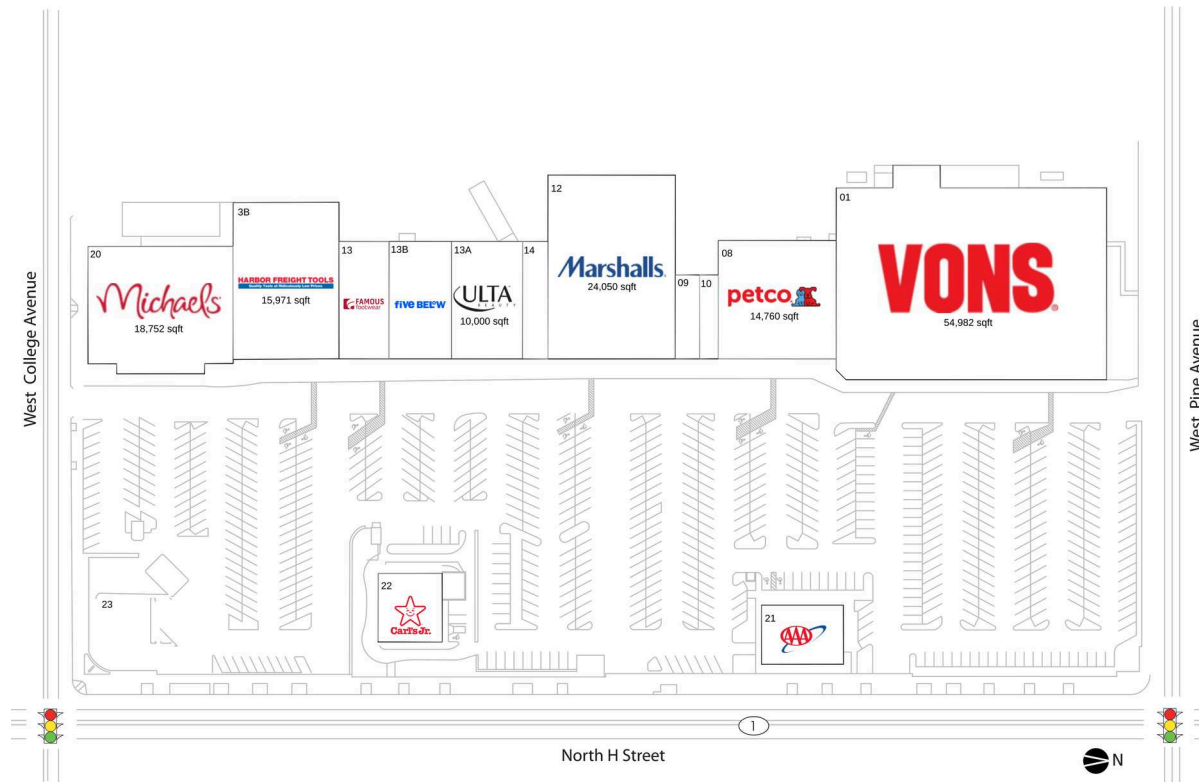

Dominant shopping center along Lompoc's primary retail corridor

Anchored by Vons, the area's top grocer, along with national retailers including Michaels, Marshalls & Petco

Adjacent to Lompoc High School with 1,400+ students

## Current Retailers

01	Vons	54,982 SF
3B	Harbor Freight Tools	15,971 SF
08	Petco	14,760 SF
09	Fantastic Sams	1,450 SF
10	Check 'N Go	1,650 SF
12	Marshalls	24,050 SF
13	Famous Footwear	5,000 SF
13A	Ulta Beauty	10,000 SF
13B	Five Below	8,591 SF
14	Umami Sushi	2,340 SF
20	Michaels	18,752 SF
21	AAA	5,000 SF
22	Carl's Jr.	4,003 SF
23	Vons Gas Mart	13,000 SF