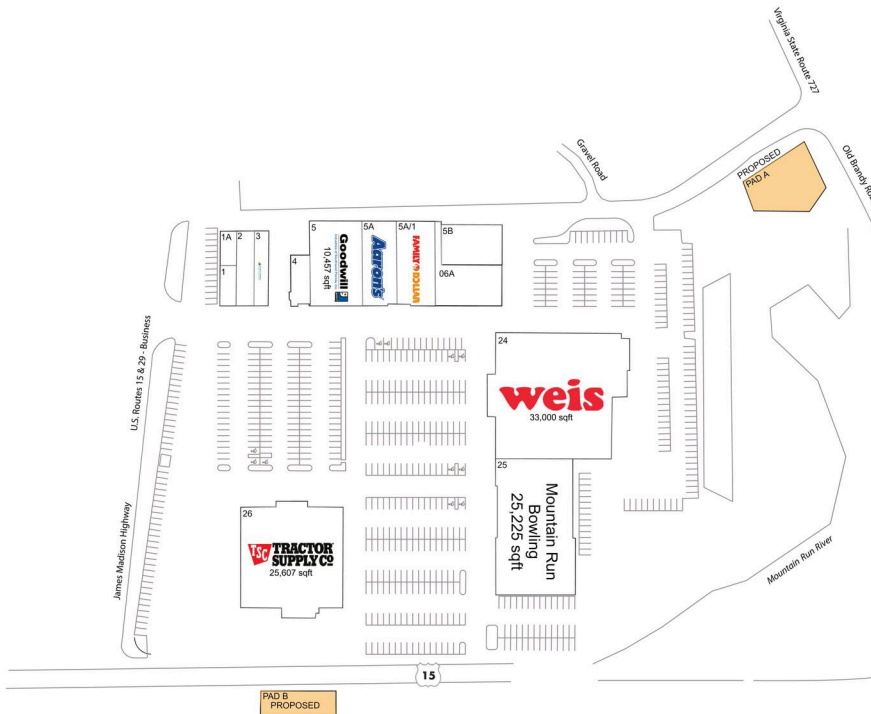

Culpeper Town Square

Washington-Arlington-Alexandria, DC-VA-MD-WV

38.4797, -77.9892

Routes 29 & 229 | Culpeper, VA 22701

Pad Opportunities

PAD A	317,989 SF/7.4
PAD B	142,049 SF/3.3

Current Retailers

1	Pete	1,760 SF
1A	Unlimited Skytalk	1,300 SF
2	Sud's City Laundromat	3,160 SF
3	Advance America	2,530 SF
4	Abarrotes	2,340 SF
5	Goodwill	10,457 SF
5A	Aaron's	6,914 SF
5A/1	Family Dollar	8,342 SF
5B	Rexel	5,873 SF
06A	1809 Restaurant	6,399 SF
24	Weis Markets	33,000 SF
25	Mountain Run Bowling	25,225 SF
26	Tractor Supply Company	25,607 SF