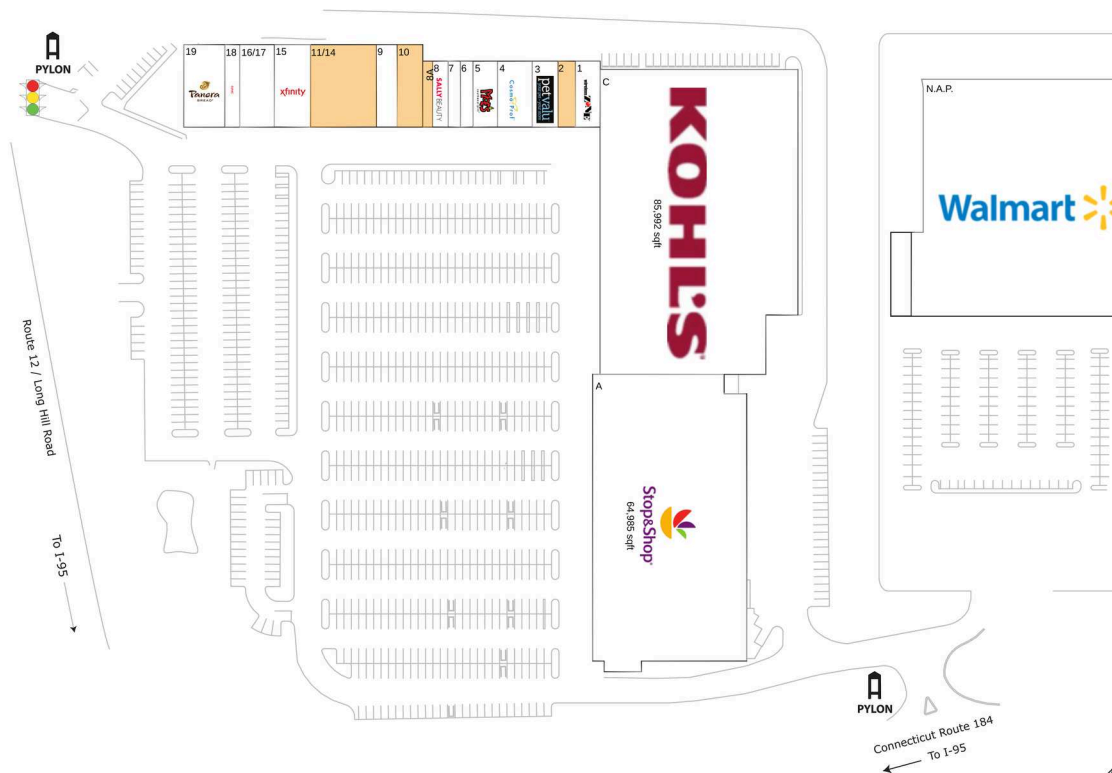

# Groton Square

Norwich-New London, CT

41.3686, -72.0674  
220 Route 12 | Groton, CT 06340

## Available Space

2	1,680 SF
8A	880 SF
10	3,433 SF
11/14	8,000 SF

## Current Retailers

A	Stop & Shop	64,985 SF
C	Kohl's	85,992 SF
N.A.P.	Walmart	0 SF
1	Wireless Zone	2,400 SF
3	Pet Valu	2,400 SF
4	CosmoProf	3,340 SF
5	Moe's Southwest Grill	2,344 SF
6	Supercuts	1,256 SF
7	Family Pizza	1,200 SF
8	Sally Beauty Supply	1,517 SF
9	Mermaid Nails II	2,000 SF
15	Comcast Xfinity	4,400 SF
16/17	Urgent Care Of Connecticut	4,200 SF
18	GNC	1,800 SF
19	Panera Bread	4,975 SF