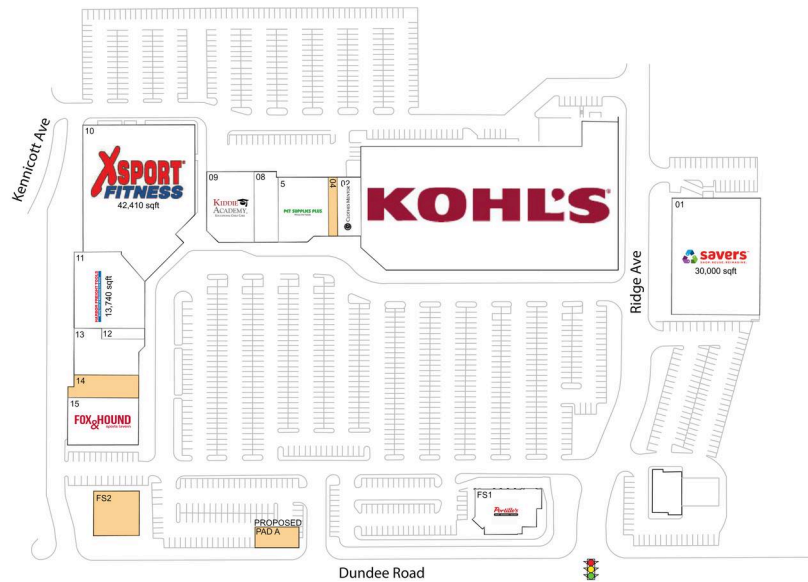

# Ridge Plaza

Chicago-Naperville-Elgin, IL-IN-WI

42.1404, -87.9929

960 Dundee Road | Arlington Heights, IL 60004

## Available Space

FS2	6,000 SF
04	1,530 SF
14	4,453 SF

## Current Retailers

FS1	Portillo's	7,930 SF
NAP	Kohl's	0 SF
01	Savers	30,000 SF
02	Clothes Mentor	4,057 SF
5	Pet Supplies Plus	8,470 SF
08	Rok Bon Ki Steakhouse	4,902 SF
09	Kiddie Academy	9,400 SF
10	XSport Fitness	42,410 SF
11	Harbor Freight Tools	13,740 SF
12	Hair Line	1,313 SF
13	The Furniture Shop	7,838 SF
15	Fox & Hound Restaurant	9,600 SF