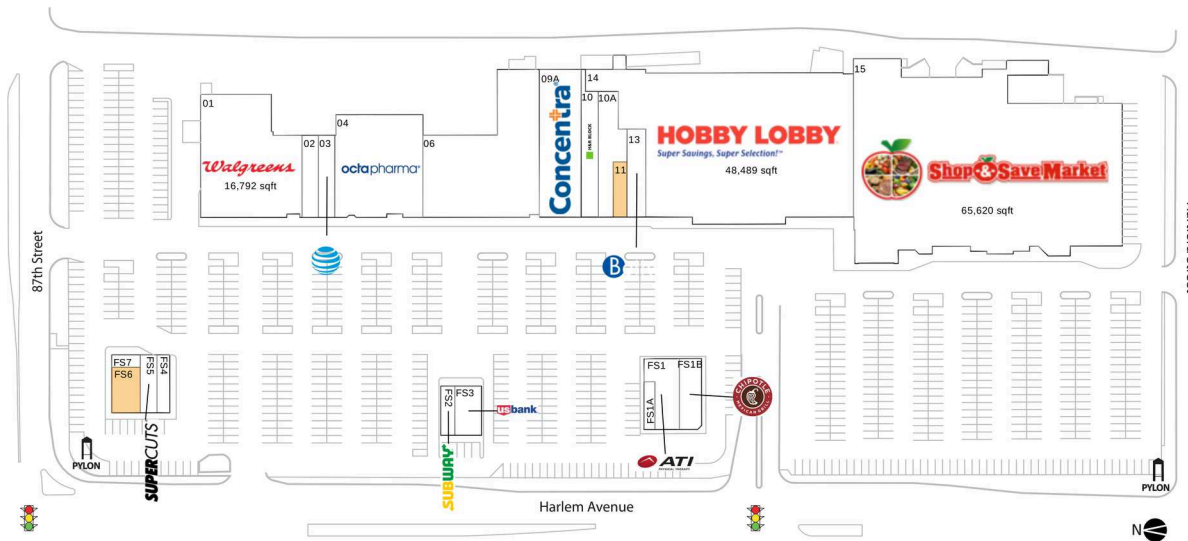

Southfield Plaza - Bridgeview

Chicago-Naperville-Elgin, IL-IN-WI

41.7316, -87.7979

8715 South Harlem Avenue | Bridgeview, IL 60455

Available Space

FS6	1,650 SF
11	1,000 SF

Current Retailers

FS1	ATI Physical Therapy	2,490 SF
FS1A	Insure One Agency	1,000 SF
FS1B	Chipotle Mexican Grill	2,477 SF
FS2	Subway	1,000 SF
FS3	US Bank	2,000 SF
FS4	Currency Exchange	1,120 SF
FS5	Supercuts	1,470 SF
FS7	Jackson Hewitt	540 SF
01	Walgreens	16,792 SF
02	Bridgeview Smiles	2,000 SF
03	AT&T	2,000 SF
04	Octapharma	12,912 SF
06	LEASE PENDING	18,200 SF
09A	Concentra Health Services, Inc	9,000 SF
10	H&R Block	2,063 SF
10A	Nail Bliss	2,415 SF
13	Betty's Bistro	2,270 SF
14	Hobby Lobby	48,489 SF
15	Shop & Save Market	65,620 SF