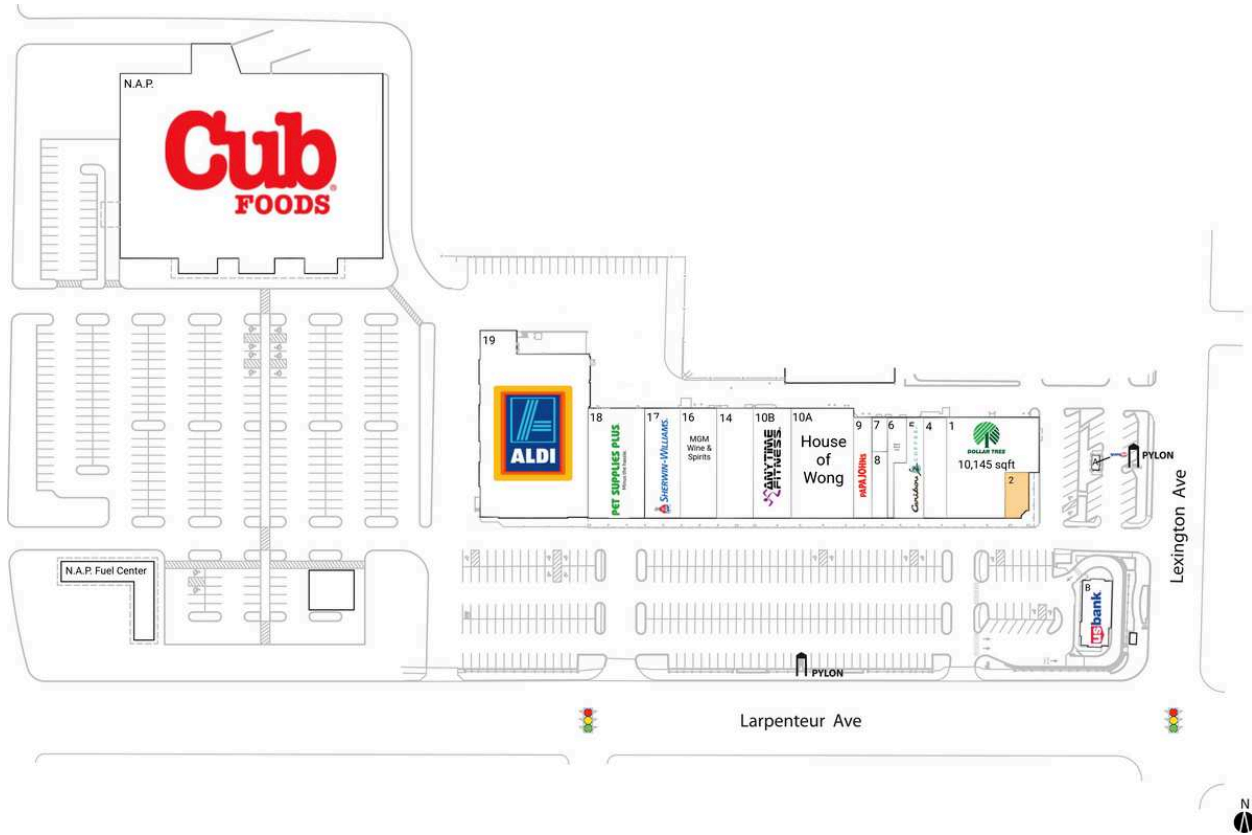

# Roseville Center

A US Bank	400 SF	8 Expert Nails	1,013 SF
B US Bank	2,200 SF	9 Papa John's	2,200 SF
N.A.P. Cub Foods		10A House of Wong	7,000 SF
1 Dollar Tree	10,145 SF	10B Anytime Fitness	5,000 SF
<b>2 AVAILABLE</b>	1,000 SF	14 Dreamers Vault Games	4,800 SF
4 The Original Malt Shop	2,750 SF	16 MGM Wine & Spirits	4,800 SF
5 Caribou Coffee Company	3,313 SF	17 Sherwin-Williams	4,722 SF
6 Moore Hair to Love	1,070 SF	18 Pet Supplies Plus	7,147 SF
7 Art's Barber Shop	860 SF	19 ALDI	22,418 SF