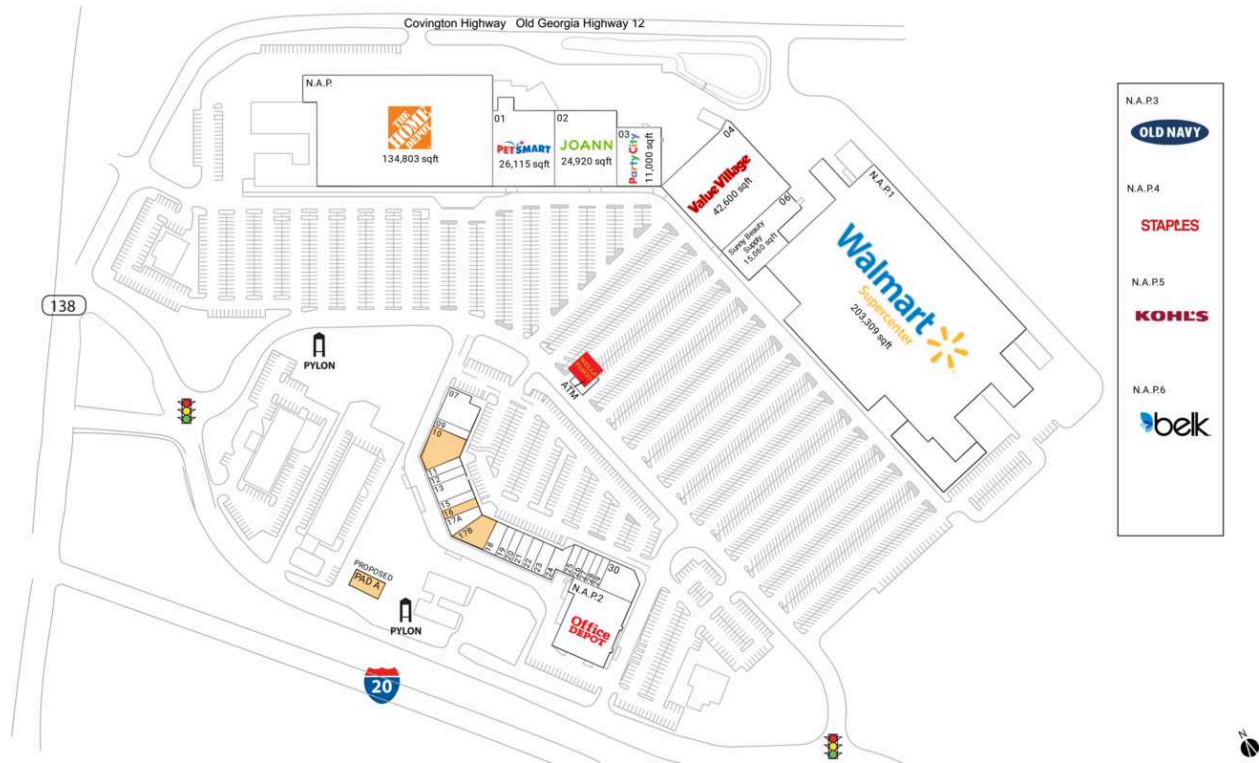

# Conyers Plaza

ATM Wells Fargo	1 SF	07 The Juicy Crab	5,603 SF
N.A.P. The Home Depot	134,803 SF	09 Hibachi Express	1,600 SF
N.A.P.1 Walmart Supercenter	203,309 SF	<b>10 AVAILABLE</b>	5,850 SF
N.A.P.2 Office Depot		11 Avis	1,600 SF
N.A.P.3 Old Navy		12 Manpower	1,600 SF
N.A.P.4 Staples		13 CosmoProf	3,200 SF
N.A.P.5 Kohl's		15 Food by Felicia Catering Kitchen	1,600 SF
N.A.P.6 Belk		<b>16 AVAILABLE</b>	1,600 SF
<b>PAD A AVAILABLE</b>	21,127 SF	17A Glamour Threading & Body Wax	1,600 SF
01 PetSmart	26,115 SF	<b>17B AVAILABLE</b>	4,423 SF
02 JOANN Fabric and Craft Stores	24,920 SF	18 Cellphone & Watch Repair	1,925 SF
03 Party City	11,000 SF	19 New China II	1,400 SF
04 Value Village	42,600 SF	20 American Deli	1,400 SF
06 Sunny Beauty Supply	15,060 SF	21 Sacred Dental	1,750 SF

# Conyers Plaza

---

22 Total Nutrition	1,750 SF	27 DT Nails	1,184 SF
23 C & C Wings N Grill	2,100 SF	28 Your CBD Store	1,184 SF
24 Diet Doctor	1,400 SF	29 MetroPCS	1,184 SF
25 Magic Touch	1,205 SF	30 Nancy's Chicago Pizza	5,337 SF
26 GameStop	1,184 SF		