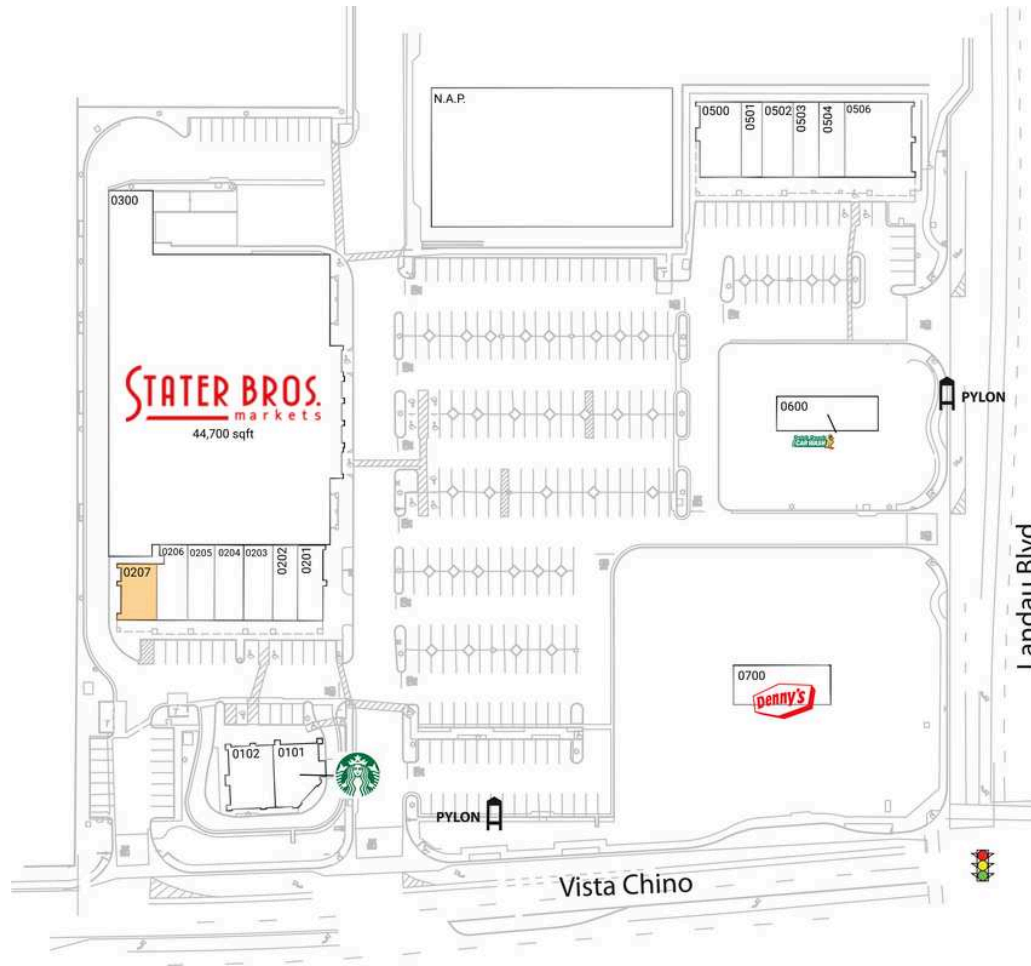

Plaza Rio Vista

N.A.P. N.A.P.		0500 Aiden Cleaners	2,000 SF
0101 Starbucks	1,700 SF	0501 Norma's Hair Salon	1,000 SF
0102 The Purrfect Cat Clinic	1,800 SF	0502 United Nails	1,500 SF
0201 ILOVEVIBEZ & GIFTZ	1,212 SF	0503 SIVA House of Beauty	1,250 SF
0202 One Love Cutz Barbershop	1,198 SF	0504 Tony's Mailbox	1,250 SF
0203 Angels Black Tiger Martial Art	1,410 SF	0506 La Michoacana Ice Cream Parlor	3,200 SF
0204 Midnight Esthetics	1,410 SF	0600 Quick Quack Car Wash	3,596 SF
0205 Olga's Tacos	1,300 SF	600 AVAILABLE	32,670 SF
0206 Phil Goodge State Farm	1,439 SF	0700 Denny's	4,200 SF
0207 AVAILABLE	1,250 SF	700 AVAILABLE	63,162 SF
0300 Stater Bros.	44,700 SF		