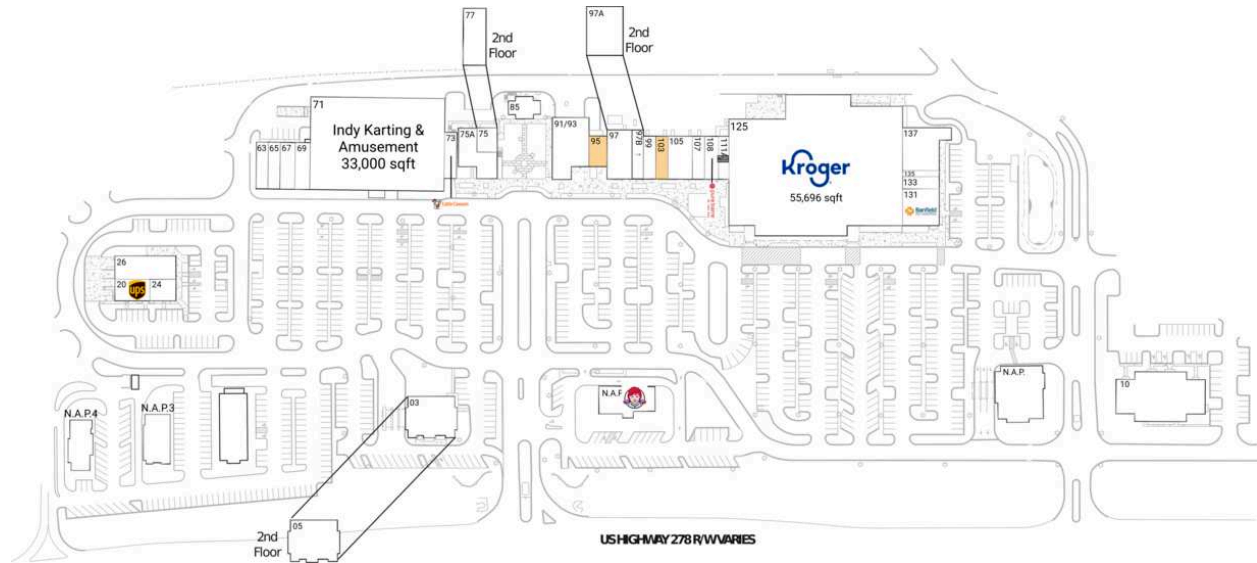

Belfair Towne Village

N.A.P. Liberty Savings Bank		71 Indy Karting & Amusement	33,000 SF
N.A.P.1 Wendy's		73 Little Caesars Pizza	1,500 SF
N.A.P.3 American Bar & Grill		75 Steve Helwig & Associates Allstate Insurance	1,137 SF
N.A.P.4 N.A.P.		75A Intrepid USA Healthcare & Hospice	3,294 SF
03 National Bank of South Carolina	5,039 SF	77 Law Office of Delighla Brehm, LLC	1,600 SF
05 Robinson Grant & Co.	5,787 SF	85 Olive the Above	2,500 SF
10 SJC Medical Group	15,749 SF	91/93 Truffles Cafe	5,360 SF
20 The UPS Store	2,000 SF	95 AVAILABLE	1,500 SF
24 Panda Chinese Restaurant	1,500 SF	97 Mobility City	2,718 SF
26 Ruan Thai II, LLC	3,800 SF	97A Harbor Light Insurance	2,491 SF
63 Geico Insurance	1,500 SF	97B Prime IV Hydration & Wellness	1,500 SF
65 Chill N Nitrogen Ice Cream	1,500 SF	99 Cuticles	1,299 SF
67 Charles Schwab	1,875 SF	103 AVAILABLE	1,400 SF
69 Fyzical Therapy & Balance Centers	1,875 SF	105 Belfair Fine Wine & Spirits	2,800 SF

Belfair Towne Village

107 New York City Pizza	1,400 SF	131 Banfield Pet Hospital	3,600 SF
108 Pure Barre	1,600 SF	133 Amigos Belfair	1,200 SF
111A The Joint Chiropractic	1,200 SF	135 Carolina Optical	600 SF
125 Kroger	55,696 SF	137 eFit Club	4,390 SF