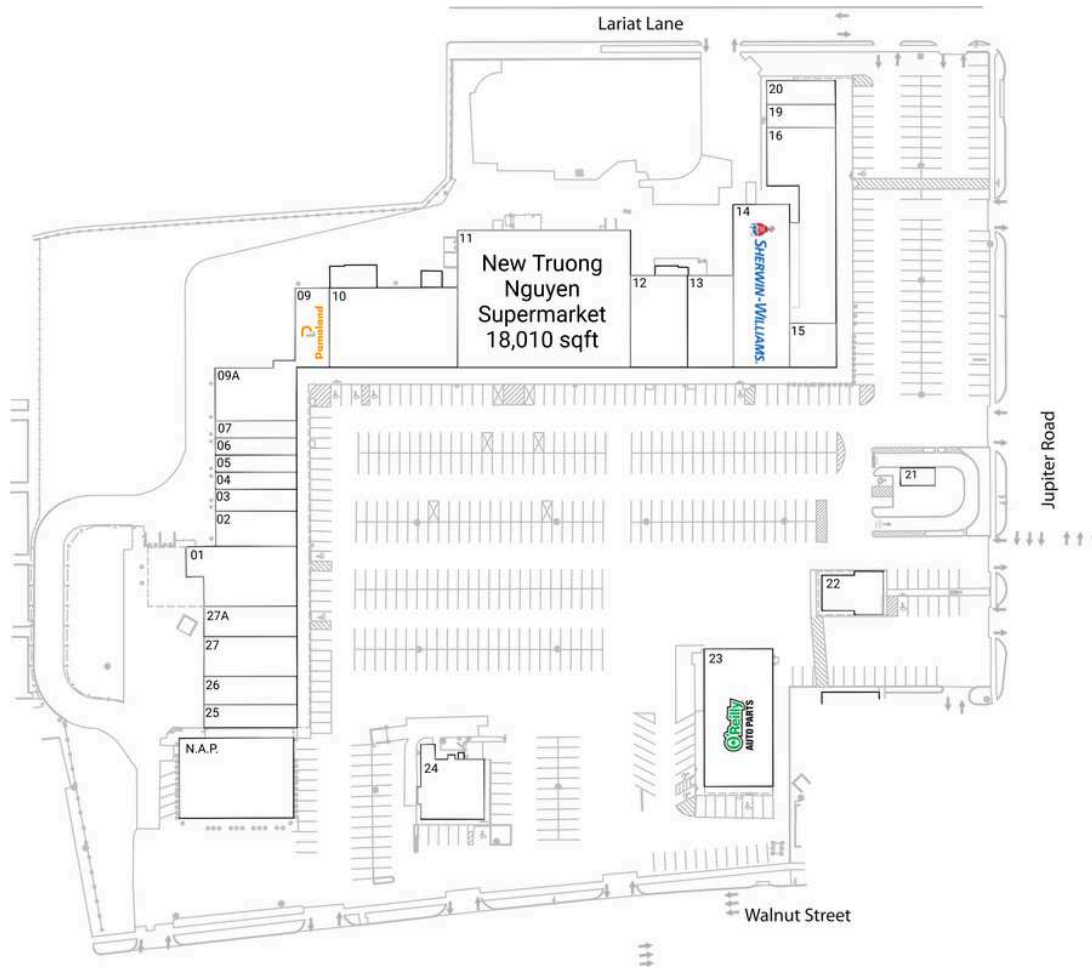

Village Plaza

N.A.P. N.A.P.		14 Sherwin-Williams	7,100 SF
01 King Wash & Dry	4,000 SF	15 Kim Ngoc Jewelry	1,597 SF
02 Pho Bang	2,150 SF	16 Pro Nail Supply	7,357 SF
03 K Tax Service	1,350 SF	19 Care Choice Pharmacy	1,200 SF
04 Fast Logon	1,050 SF	20 All in One Insurance	1,260 SF
05 Jerry Alcon Law Office	1,050 SF	21 Scooter's Coffee	450 SF
06 Aqua Fresh Water Store	1,050 SF	22 7 Leaves Cafe	1,820 SF
07 Annie's Hair Salon	1,050 SF	23 O'Reilly Auto Parts	7,200 SF
09 Pamaland	2,030 SF	24 The Saucy Crab	2,800 SF
09A Banh Mi Cali	3,220 SF	25 La Xanh Restaurant	1,660 SF
10 Garden Restaurant	7,840 SF	26 Texas Eye Clinic	2,000 SF
11 New Truong Nguyen Supermarket	18,010 SF	27 Foot Spa	2,810 SF
12 Dong Que Restaurant	4,000 SF	27A Dong Hai Asian Fusion	2,190 SF
13 Viet Tofu	3,200 SF		