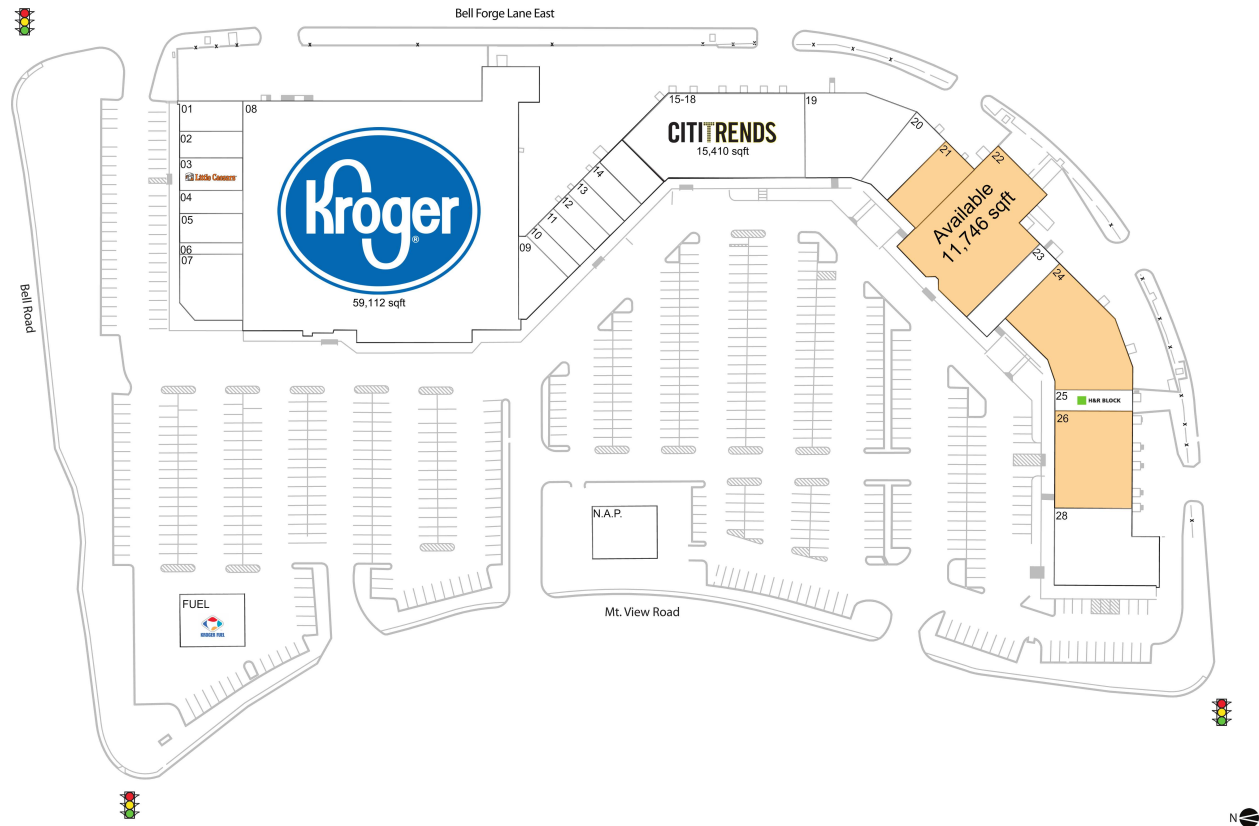

Shoppes at Hickory Hollow

21 AVAILABLE	2,491 SF	08 Kroger	59,112 SF
26 AVAILABLE	6,895 SF	09 Kat's Bar & Grill	2,250 SF
24 AVAILABLE	8,580 SF	10 Nail World	896 SF
22 AVAILABLE	11,746 SF	11 Head's Up Hair Cuttery	1,200 SF
FUEL Kroger Fuel Center	1 SF	12 Postal Annex	1,144 SF
N.A.P. N.A.P.		13 MetroPCS	1,144 SF
01 Sam's Cleaners	1,754 SF	14 Republic Finance	1,750 SF
02 Avail Vapor	1,539 SF	15-18 Citi Trends	15,410 SF
03 Little Caesars Pizza	1,844 SF	19 China Pan	6,092 SF
04 Extreme Hot Wings	1,330 SF	20 First Impressions Family Dentistry	2,414 SF
05 Boost Mobile	1,482 SF	23 A Touch of Eden Salon	2,570 SF
06 Embroid Me	864 SF	25 H&R Block	1,500 SF
07 Liquor World	3,576 SF	28 Alshami Restuarant	6,886 SF