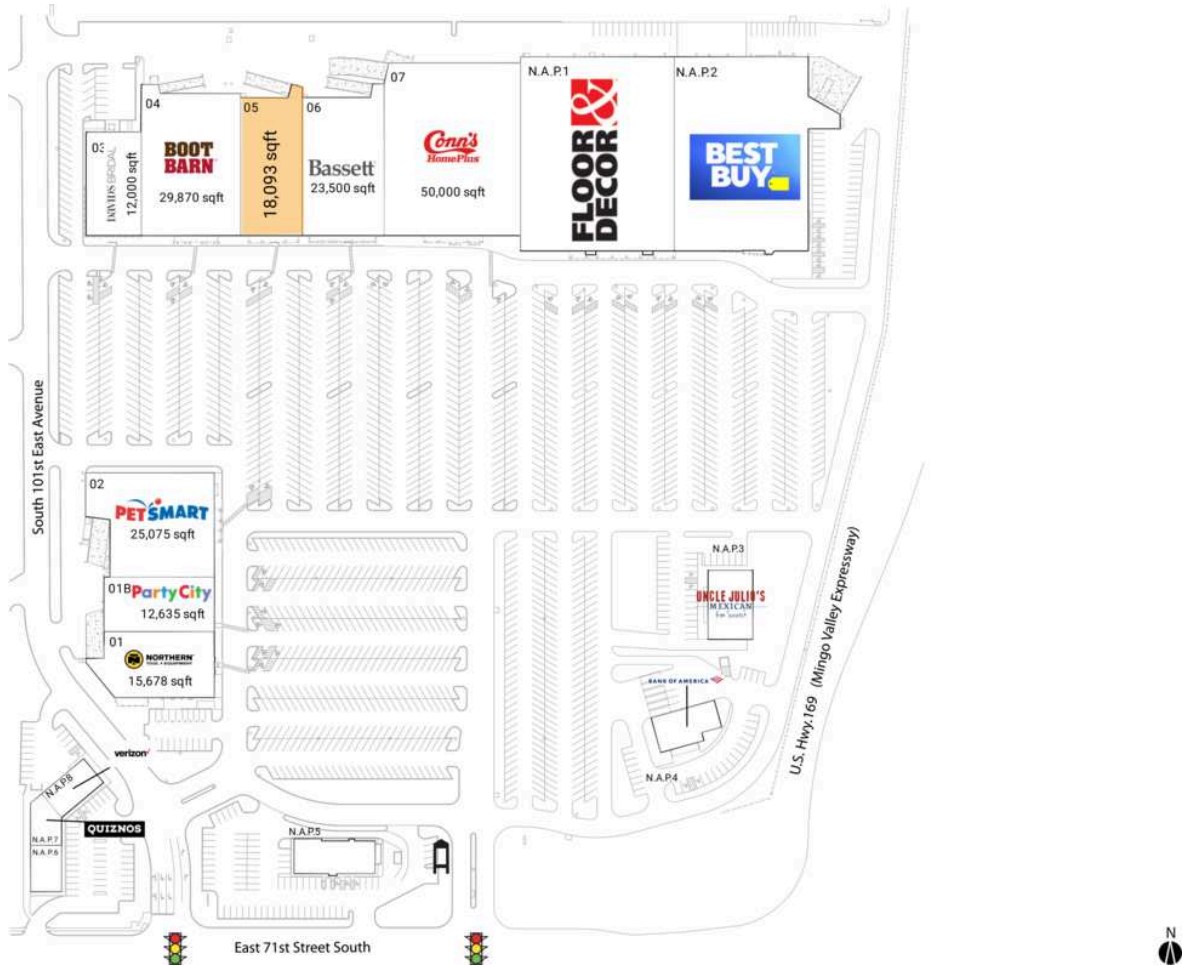

Marketplace

N.A.P.1 Floor & Decor	01 Northern Tool & Equipment Co.	15,678 SF
N.A.P.2 Best Buy	01B Party City	12,635 SF
N.A.P.3 Uncle Julio's	02 PetSmart	25,075 SF
N.A.P.4 Bank of America	03 David's Bridal	12,000 SF
N.A.P.5 Braum's Ice Cream	04 Boot Barn	29,870 SF
N.A.P.6 Moody's Jewelers	05 AVAILABLE	18,093 SF
N.A.P.7 Quiznos	06 Bassett Home Furnishings	23,500 SF
N.A.P.8 Verizon Wireless	07 Conn's	50,000 SF