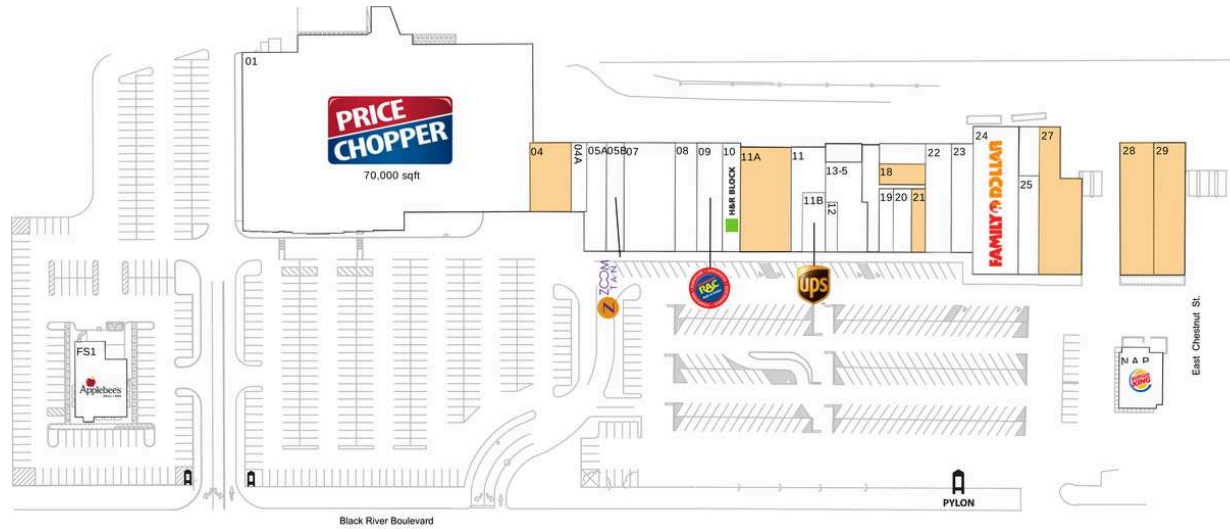

# Mohawk Acres Plaza

FS1 Applebee's	5,000 SF	12 Ruiz Family Support Center	798 SF
N.A.P. Burger King		13-5 M & T Bank	3,600 SF
01 Price Chopper.	70,000 SF	<b>18 AVAILABLE</b>	1,166 SF
<b>04 AVAILABLE</b>	3,840 SF	19 Quest Diagnostics	1,095 SF
04A Supercuts	1,200 SF	20 Mayflower Chinese Restaurant	1,533 SF
05A Smoker's Choice	2,890 SF	<b>21 AVAILABLE</b>	1,168 SF
05B Zoom Tan	2,262 SF	22 U.S. Recruiting Office	3,750 SF
07 Label Shopper	7,250 SF	23 Co Co Nails & Spa	3,125 SF
08 Rome Fit Body Boot Camp	3,125 SF	24 Family Dollar	8,866 SF
09 Rent-A-Center	3,625 SF	25 Mitsuba Sushi & Grill	1,800 SF
10 H&R Block	2,500 SF	<b>27 AVAILABLE</b>	5,625 SF
11 Primary Urgent Care	3,150 SF	<b>28 AVAILABLE</b>	5,015 SF
<b>11A AVAILABLE</b>	6,522 SF	<b>29 AVAILABLE</b>	6,275 SF
11B The UPS Store	1,500 SF		