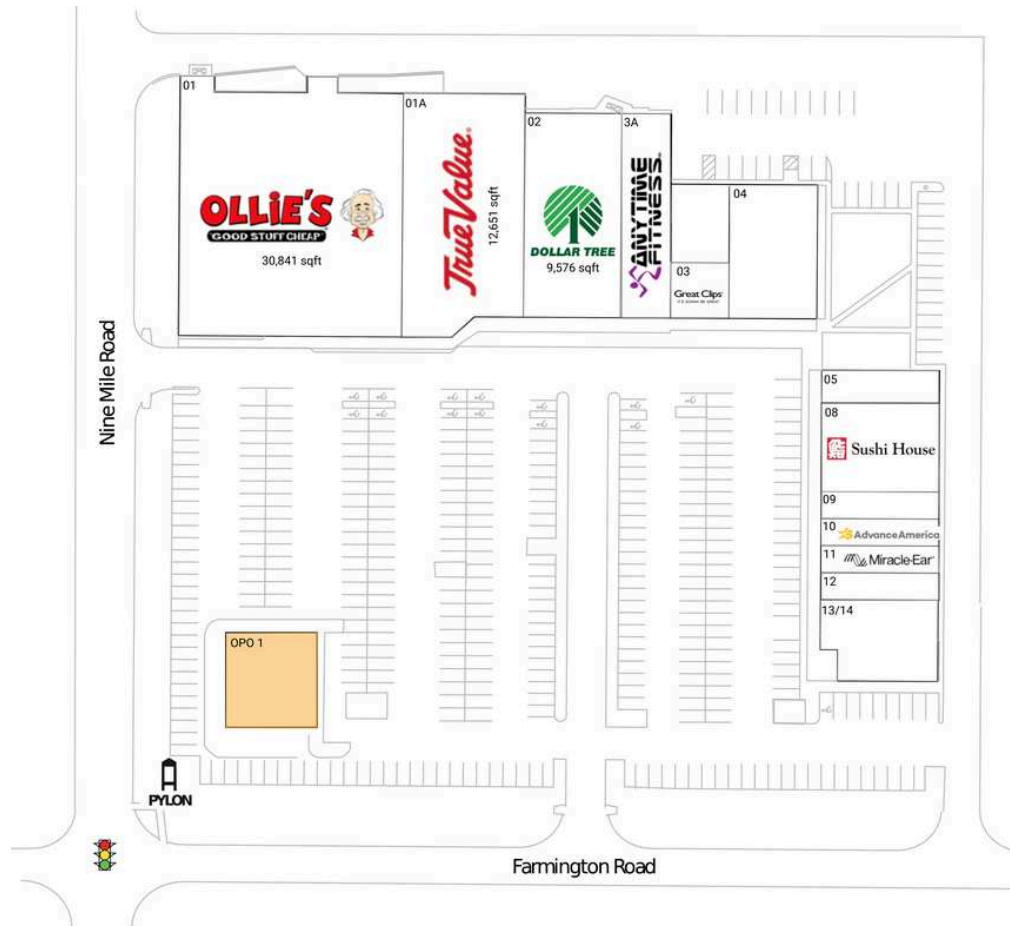

# Farmington Crossroads

## OPO 1 AVAILABLE

01 Ollie's	30,841 SF	05 Rainbow Restaurant	2,000 SF
01A True Value	12,651 SF	08 Sushi House	5,200 SF
02 Dollar Tree	9,576 SF	09 Andhra Café	1,600 SF
03 Great Clips	1,770 SF	10 Advance America	1,600 SF
3A Anytime Fitness	5,470 SF	11 Miracle-Ear	1,600 SF
04 Opulent Oasis Beauty Studios	6,100 SF	12 Wu Xing Acupressure	1,600 SF
		13/14 Peterlin's	5,160 SF