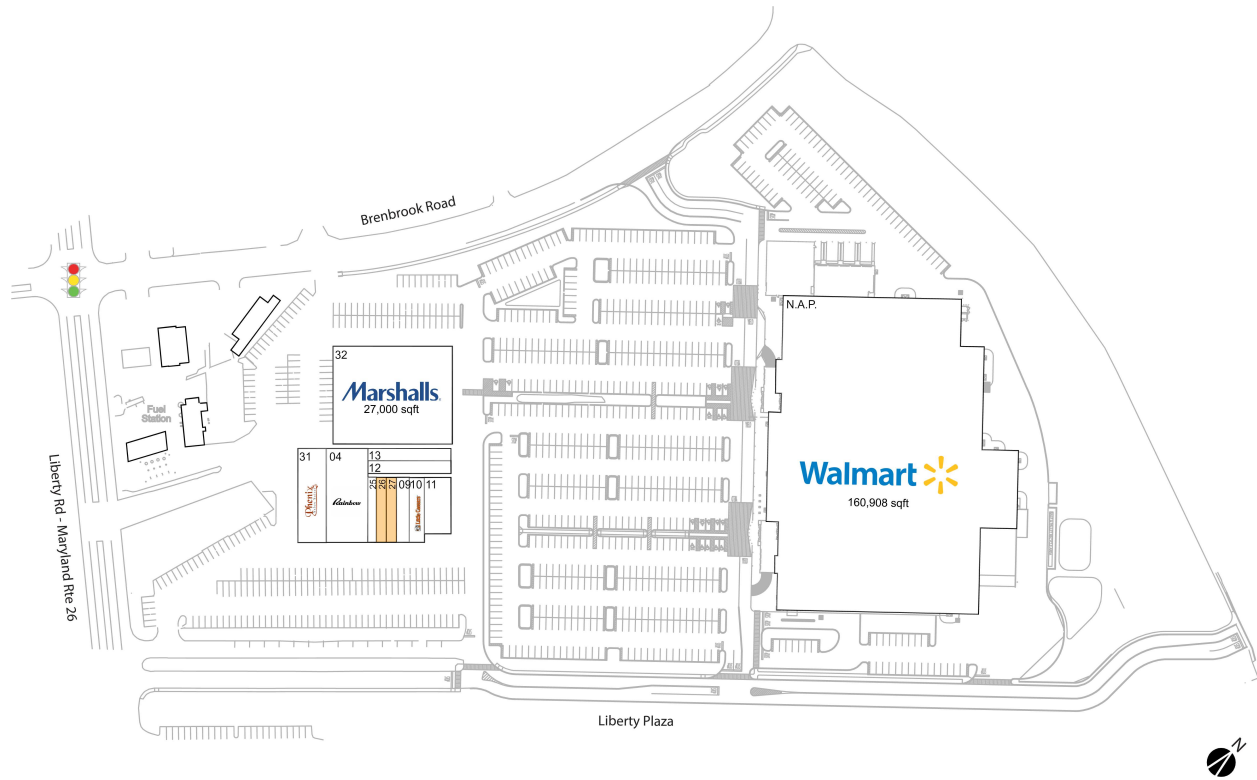

Liberty Plaza

26 AVAILABLE	1,680 SF	11 Elite Wine and Spirits	3,286 SF
27 AVAILABLE	1,800 SF	12 A&D Buffalo's	2,414 SF
N.A.P. Walmart	160,908 SF	13 Black Tie Cleaners	2,029 SF
04 Rainbow	8,075 SF	25 MetroPCS	1,522 SF
09 Elite Nail Salon	1,656 SF	31 Phenix Salon Suites	6,203 SF
10 Little Caesars Pizza	2,282 SF	32 Marshalls	27,000 SF