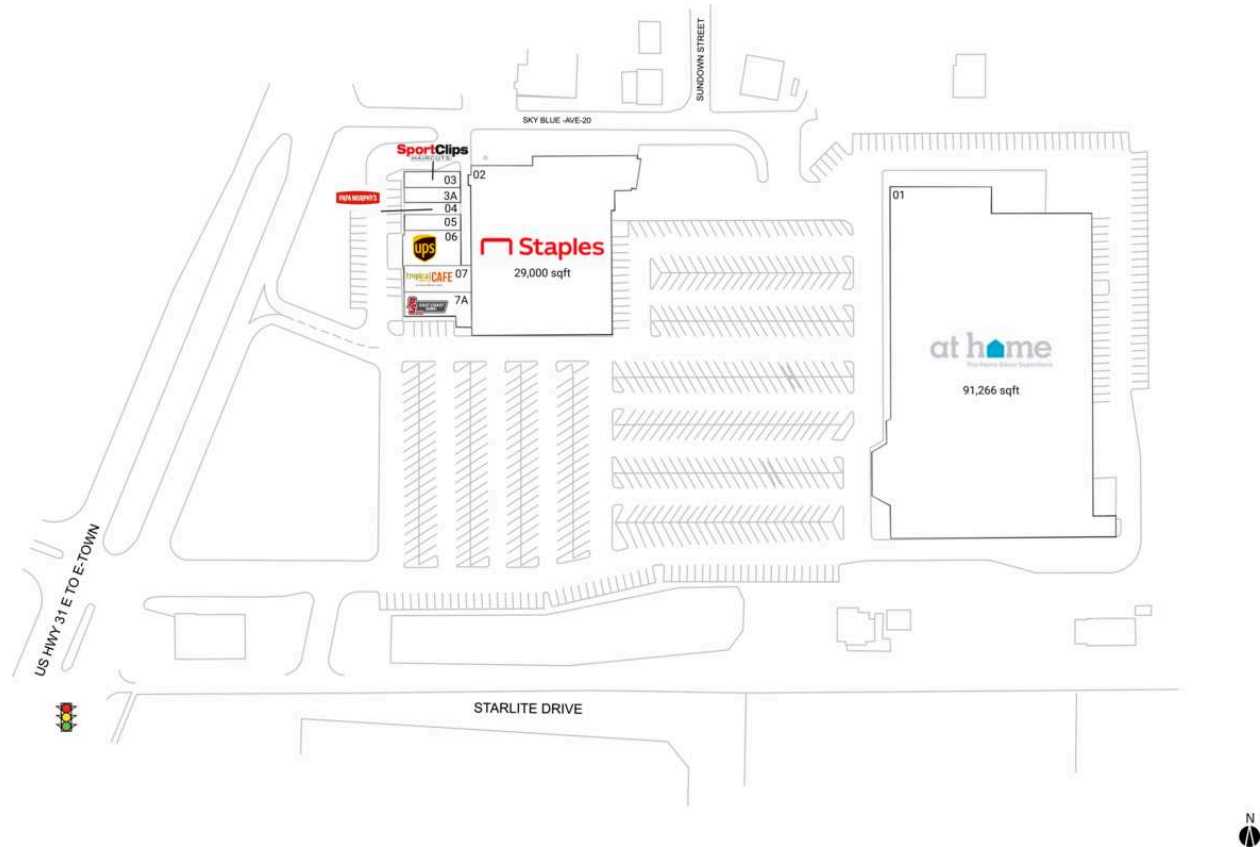

North Dixie Plaza

01 At Home	91,266 SF	05 Vibe Coffee	1,200 SF
02 Staples	29,000 SF	06 The UPS Store	2,100 SF
03 Sport Clips	1,200 SF	07 Tropical Smoothie Cafe	1,800 SF
3A Derb E Cigs	930 SF	7A Penn Station Subs	1,800 SF
04 Papa Murphy's	1,170 SF		