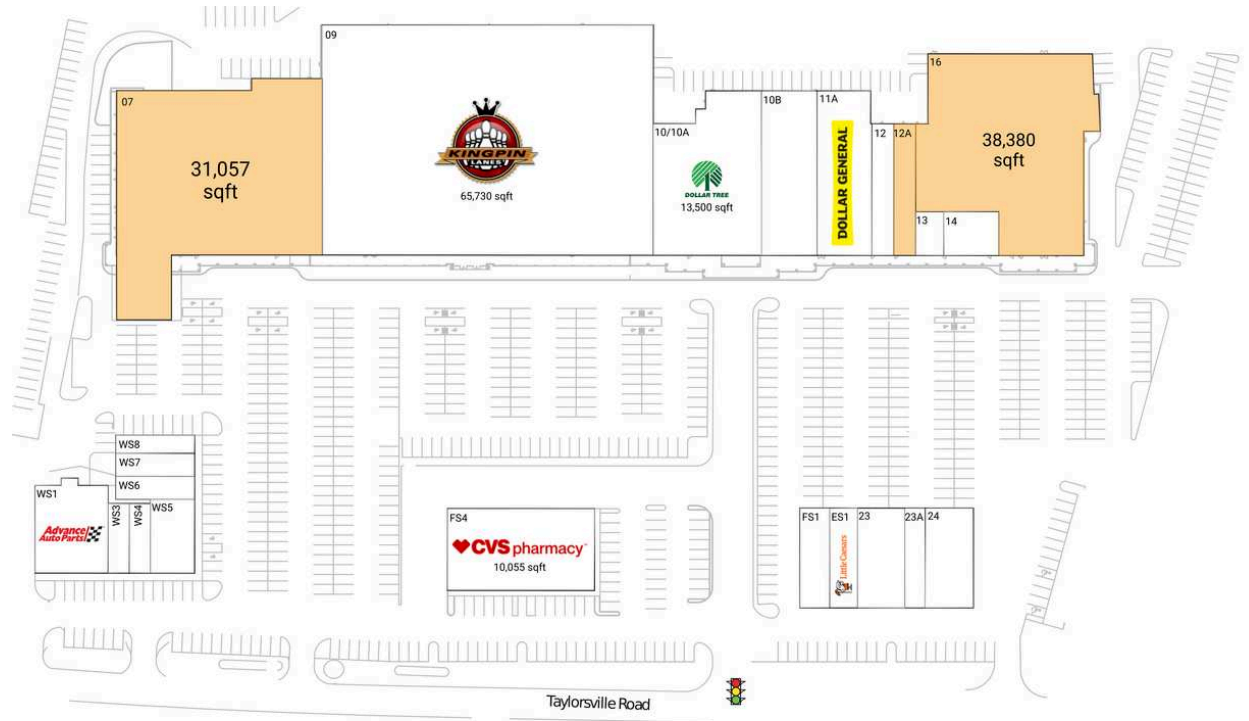

Jeffersontown Commons

ES1 Little Caesars Pizza	1,697 SF	10/10A Dollar Tree	13,500 SF
FS1 King Donuts	1,907 SF	10B Product Simple	7,500 SF
FS4 CVS/pharmacy	10,055 SF	11A Dollar General	7,500 SF
WS1 Advance Auto Parts	5,460 SF	12 Prime Hair Salon	2,400 SF
WS3 Subway	1,201 SF	12A AVAILABLE	2,400 SF
WS4 Cricket	1,257 SF	13 Your Skin Beauty Bar	1,000 SF
WS5 Eyemart Family Vision Care	2,685 SF	14 UofL Health Frazier Rehab	2,000 SF
WS6 H&R Block	1,530 SF	16 AVAILABLE	38,380 SF
WS7 Double Dragon	1,521 SF	23 The Popcorn Station	3,396 SF
WS8 Twin Nails	1,197 SF	23A Kentucky Smokes	1,730 SF
07 AVAILABLE	31,057 SF	24 Kentucky One Health	3,271 SF
09 Kingpin Lanes	65,730 SF		