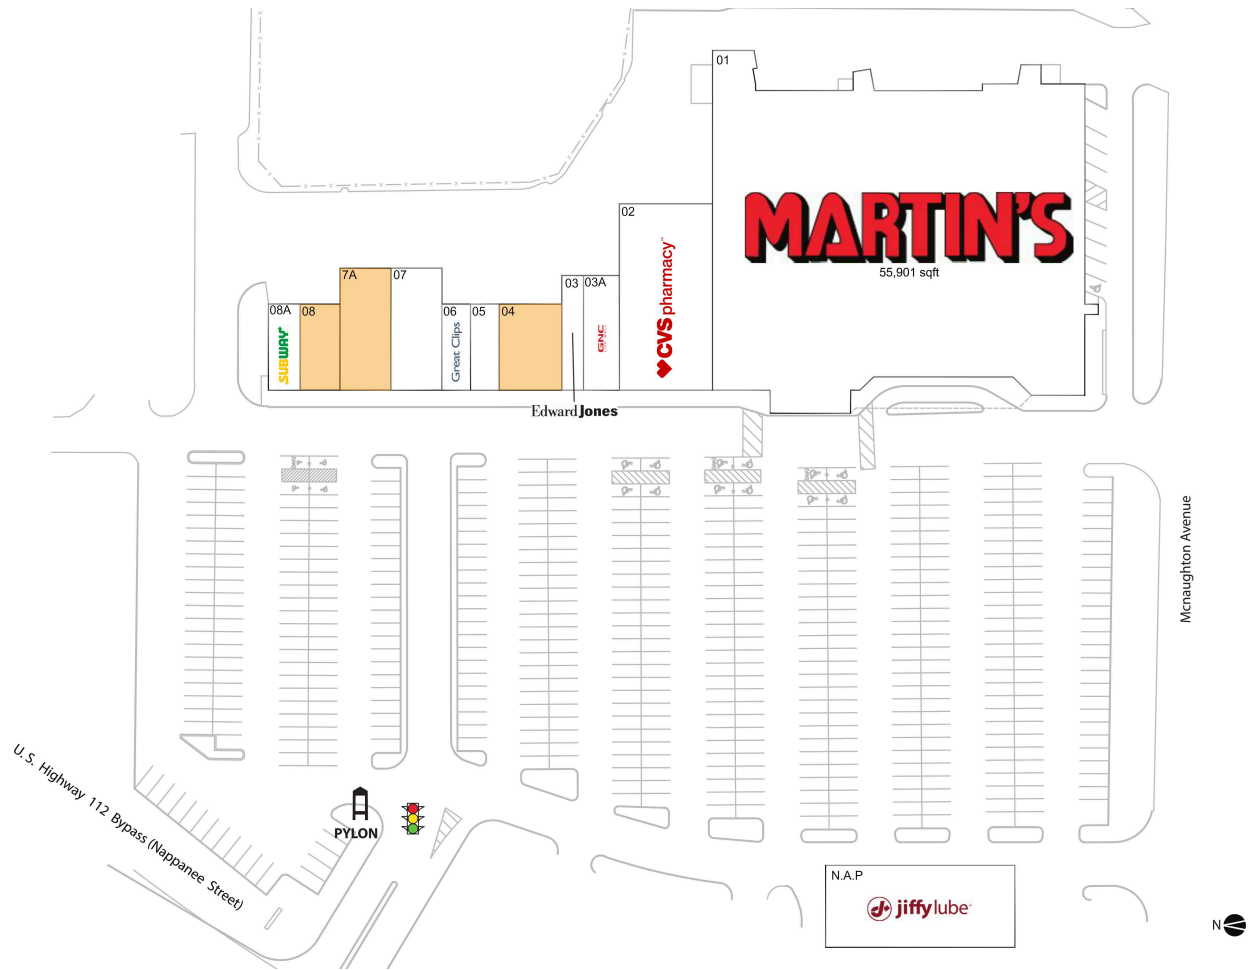

Elkhart Plaza West

08 AVAILABLE	1,680 SF	03 Edward Jones	1,200 SF
04 AVAILABLE	2,700 SF	03A GNC	2,000 SF
7A AVAILABLE	3,000 SF	05 The Hat Plug	1,200 SF
N.A.P Jiffy Lube		06 Great Clips	1,200 SF
01 Martin's	55,901 SF	07 Indiana Physical Therapy	3,000 SF
02 CVS/pharmacy	8,450 SF	08A Subway	1,320 SF