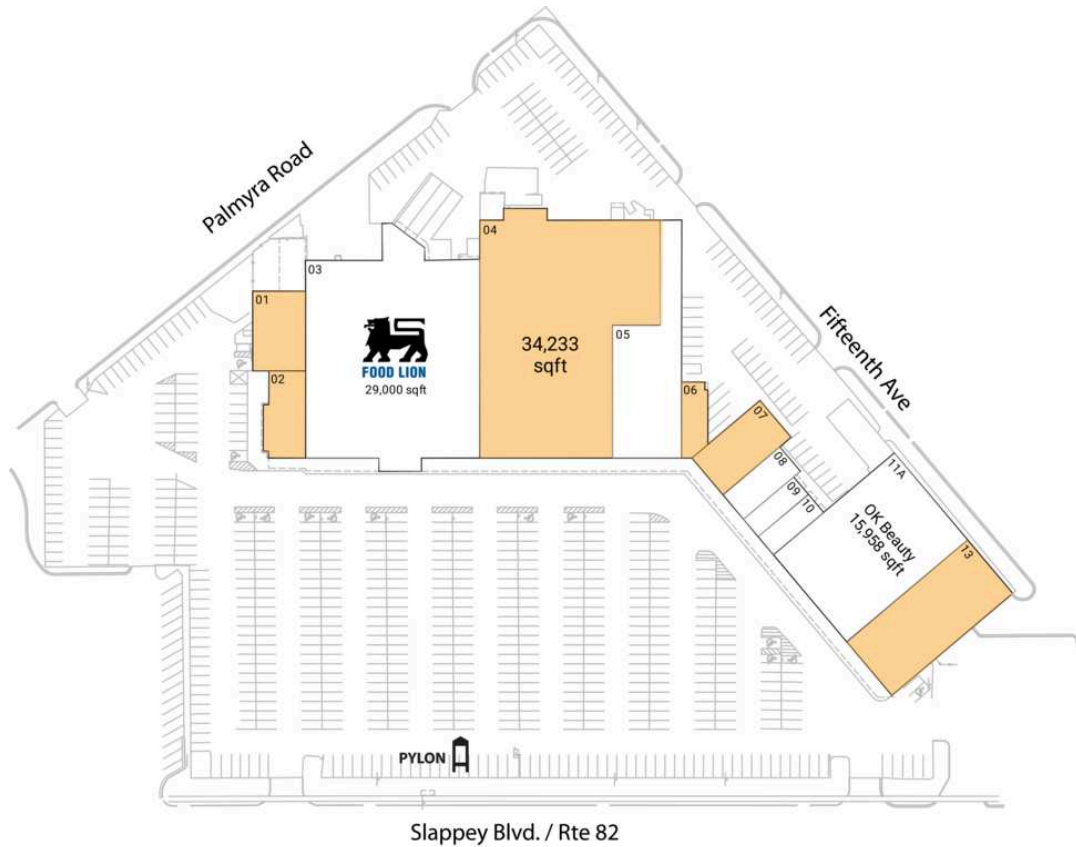

# Albany Plaza

<b>01 AVAILABLE</b>	3,757 SF	<b>07 AVAILABLE</b>	3,652 SF
<b>02 AVAILABLE</b>	3,080 SF	08 Friendly Nails and Spa	1,960 SF
03 Food Lion	29,000 SF	09 China Garden	1,579 SF
<b>04 AVAILABLE</b>	34,233 SF	10 Northside Barber Shop	1,387 SF
05 Twisted Timber	8,193 SF	11A OK Beauty	15,958 SF
<b>06 AVAILABLE</b>	1,668 SF	<b>13 AVAILABLE</b>	9,702 SF