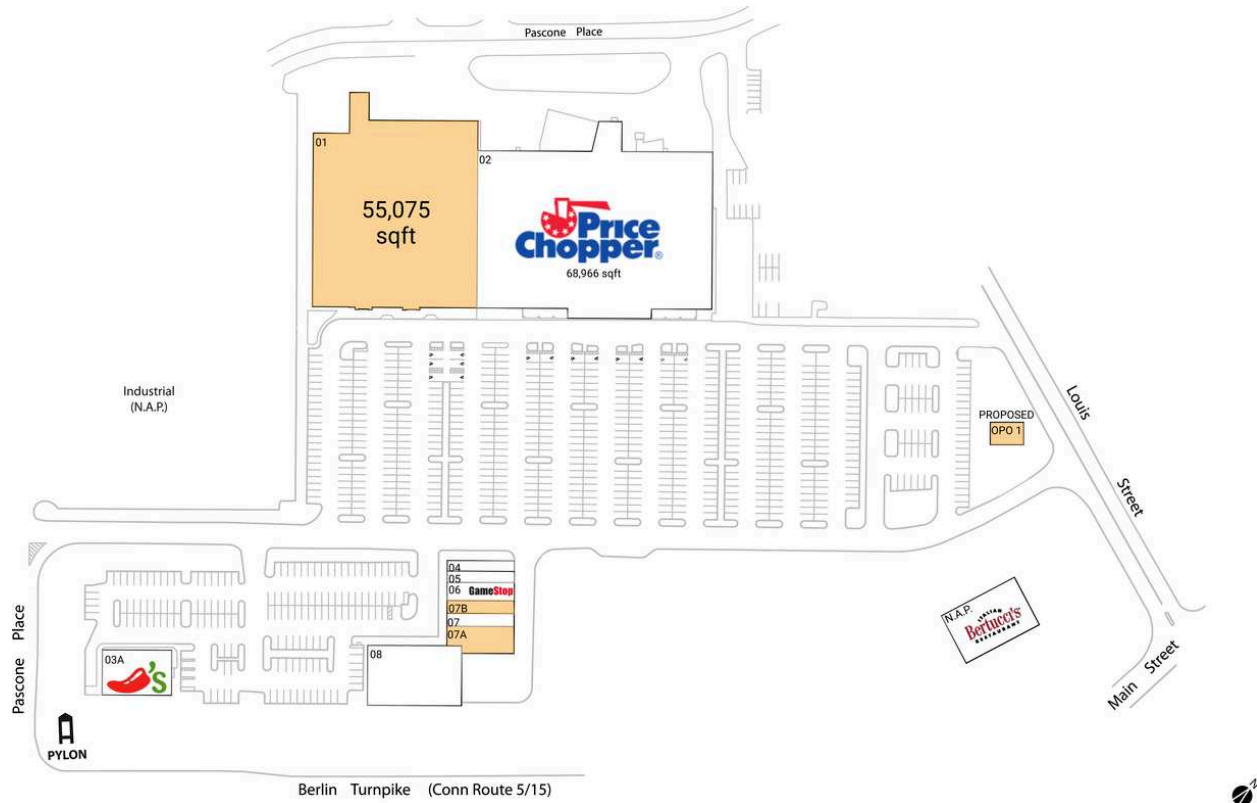

Turnpike Plaza

N.A.P. Bertucci's		05 Supercuts	1,350 SF
OPO 1 AVAILABLE		06 GameStop	2,173 SF
01 AVAILABLE	55,075 SF	07 EnL Nail Bar	1,547 SF
02 Price Chopper.	68,966 SF	07A AVAILABLE	2,731 SF
03A Chili's Grill & Bar	5,653 SF	07B AVAILABLE	1,542 SF
04 Taro Taro	1,257 SF	08 LaserMaxx	9,600 SF