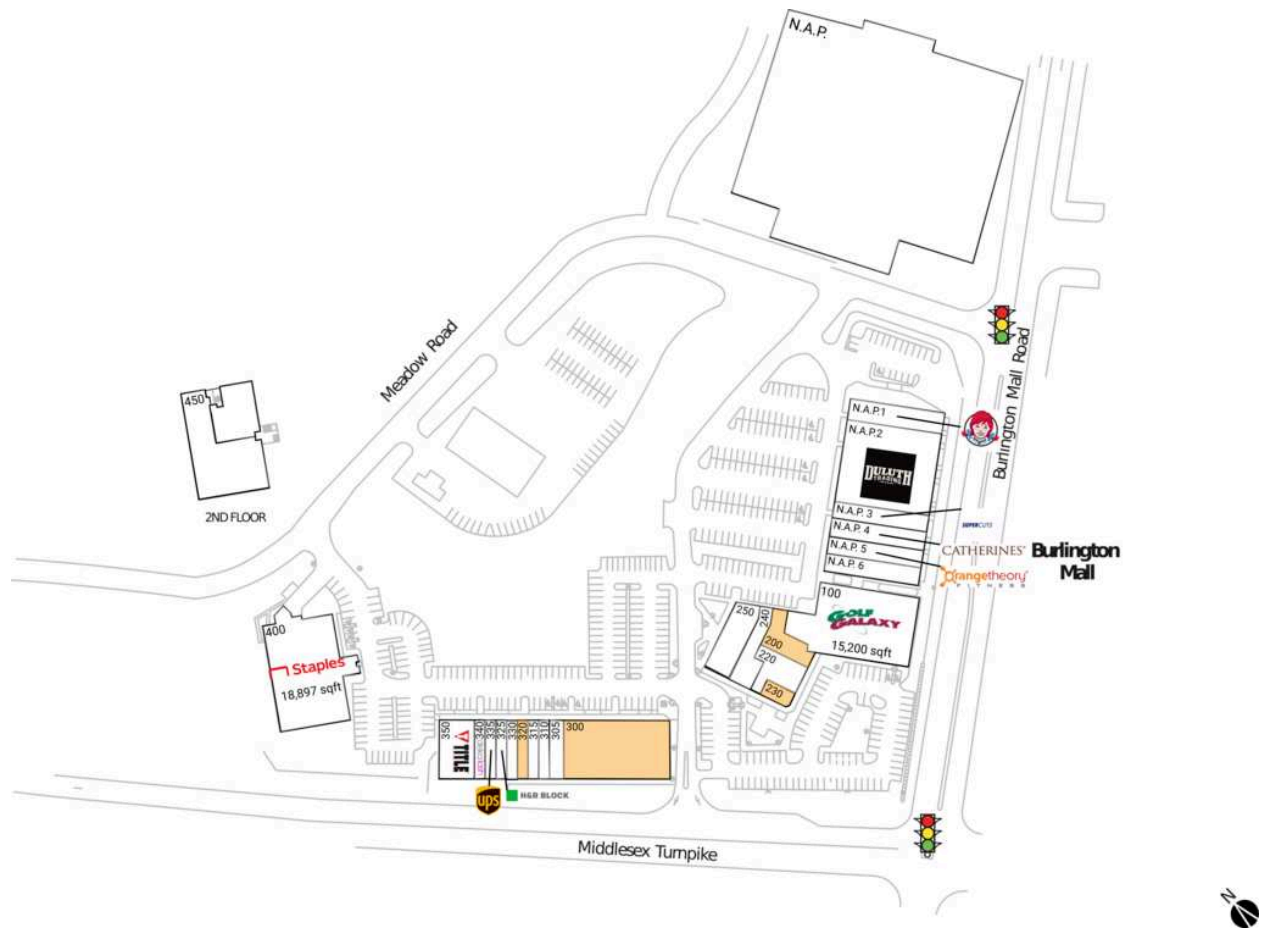

Burlington Square I, II & III

N.A.P. N.A.P.		300 AVAILABLE	12,450 SF
N.A.P. 3 Supercuts		305 HearUSA	1,660 SF
N.A.P. 4 Catherines		310 Lacrosse Unlimited	1,245 SF
N.A.P. 5 Orangetheory Fitness		315 Dr. Bing Lan Rong & Associates	1,245 SF
N.A.P. 6 Cycling Studio		320 AVAILABLE	1,245 SF
N.A.P.1 Wendy's		325 H&R Block	1,245 SF
N.A.P.2 Duluth Trading Co		330 Laser MD Spa	1,245 SF
100 Golf Galaxy	15,200 SF	335 The UPS Store	1,245 SF
200 AVAILABLE	2,812 SF	340 Deka Lash	1,245 SF
220 The Vitamin Shoppe	3,007 SF	350 Title Boxing Club	4,150 SF
230 AVAILABLE	994 SF	400 Staples	18,897 SF
240 Sichuan Gourmet	2,860 SF	450 Beau Monde Ballroom	4,759 SF
250 Life Alive Cafe	4,055 SF		