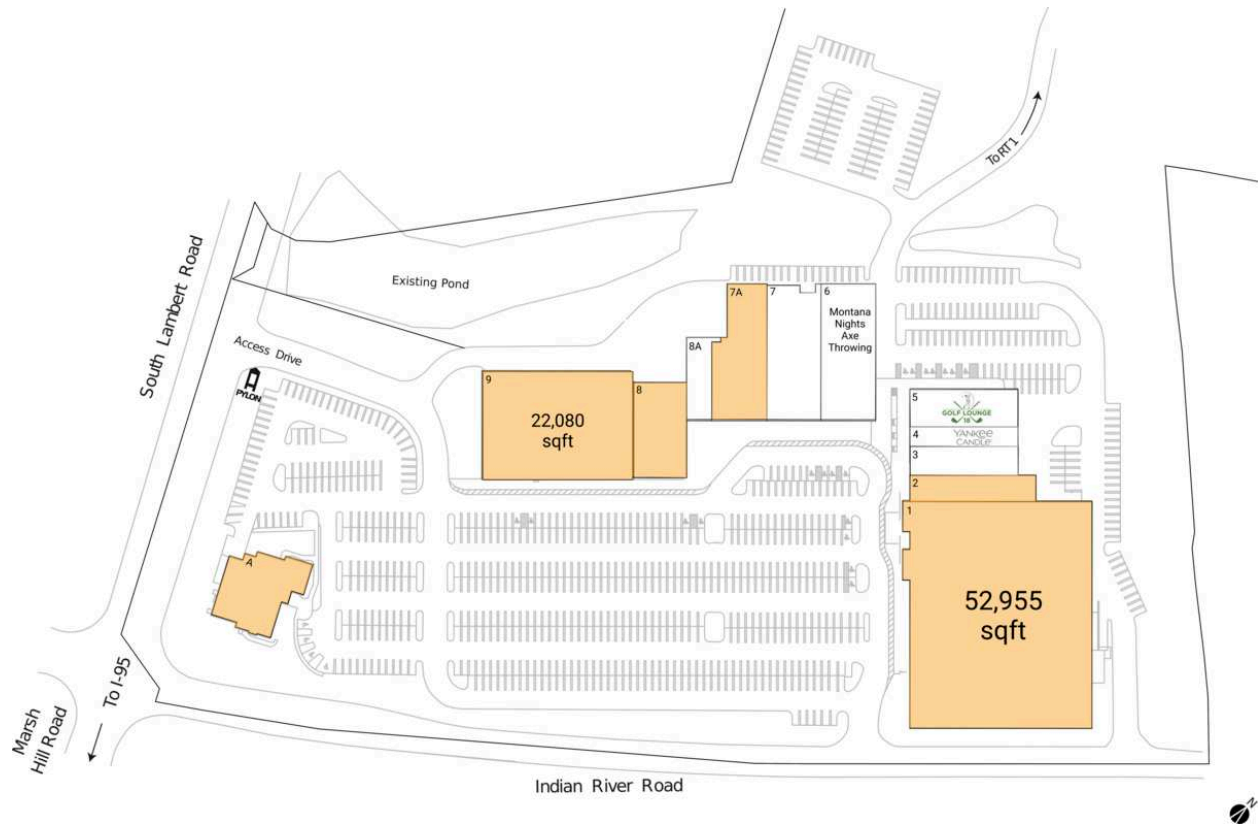

Colonial Commons - Orange

A AVAILABLE	8,250 SF	6 Montana Nights Axe Throwing	9,143 SF
1 AVAILABLE	52,955 SF	7 Bulldog Swim Academy	9,030 SF
2 AVAILABLE	4,000 SF	7A AVAILABLE	8,064 SF
3 Renee's Resale Clothing Outlet	3,896 SF	8 AVAILABLE	6,270 SF
4 Yankee Candle Co.	2,500 SF	8A M Beauty Studio	2,598 SF
5 Golf Lounge 18	5,000 SF	9 AVAILABLE	22,080 SF