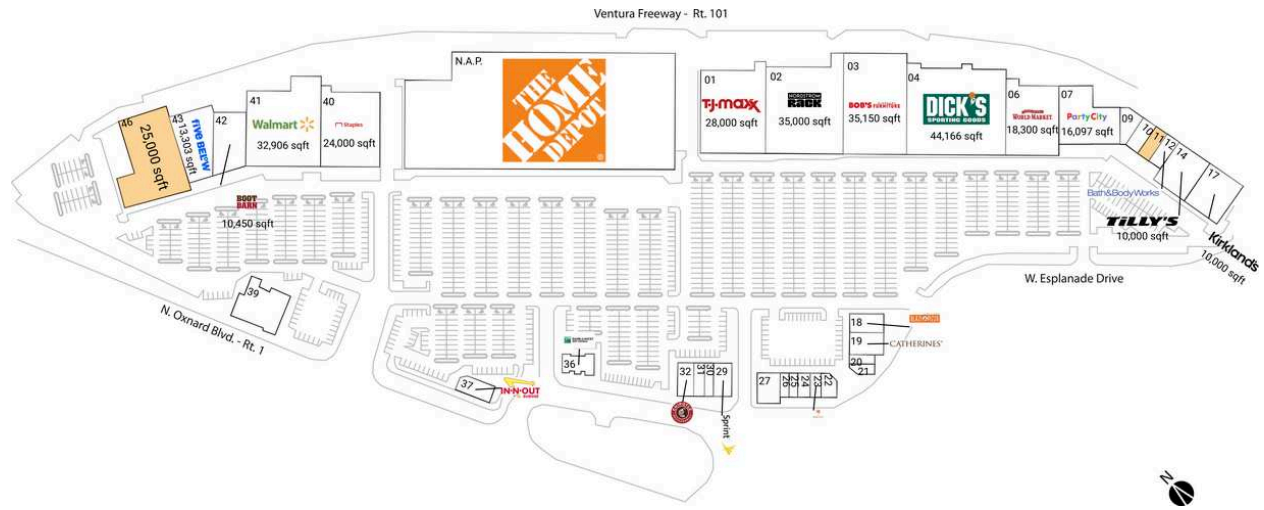

Esplanade Shopping Center

CELL AT&T		18 Blaze Pizza	3,500 SF
N.A.P. The Home Depot		19 Catherines	4,000 SF
01 T.J. Maxx	28,000 SF	20 L&L Hawaiian Barbeque	1,000 SF
02 Nordstrom Rack	35,000 SF	21 Starbucks	1,500 SF
03 Bob's Discount Furniture	35,150 SF	22 Pick Up Stix	2,000 SF
04 Dick's Sporting Goods	44,166 SF	23 Jamba Juice	1,400 SF
06 Cost Plus World Market	18,300 SF	24 T-Mobile	1,800 SF
07 Party City	16,097 SF	25 Ozeki Noodle Japanese Restaurant	1,200 SF
09 Liza Threading	912 SF	26 Subway	1,200 SF
10 Euphoria Nails & Spa	3,000 SF	27 Bright Now! Dental	3,500 SF
11 AVAILABLE	2,520 SF	29 Sprint	3,000 SF
12 Bath & Body Works	2,500 SF	30 GNC	1,200 SF
14 Tilly's	10,000 SF	31 Sport Clips	1,100 SF
17 Kirkland's	10,000 SF	32 Chipotle Mexican Grill	3,000 SF

Esplanade Shopping Center

36 Bank of the West	3,000 SF	41 Walmart Neighborhood Market	32,906 SF
37 In-N-Out Burger	3,160 SF	42 Boot Barn	10,450 SF
39 BJ's Restaurant Brewhouse	10,000 SF	43 Five Below	13,303 SF
40 Staples	24,000 SF	46 AVAILABLE	25,000 SF