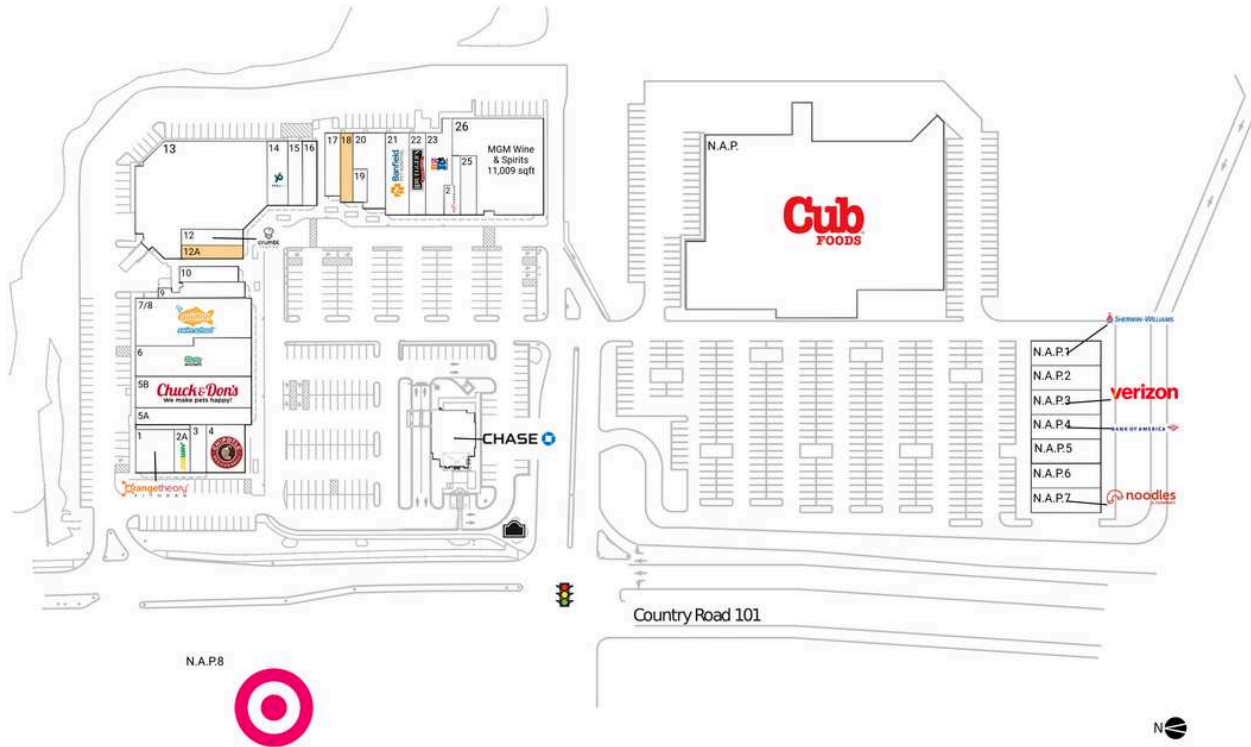

Westwind Plaza

N.A.P. Cub Foods		5B Chuck & Don's Pet Food Outlet	5,630 SF
N.A.P.1 Sherwin-Williams		6 O'Reilly Auto Parts	6,200 SF
N.A.P.2 Potbelly Sandwich Shops		7/8 Goldfish Swim School	7,656 SF
N.A.P.3 Verizon Wireless		9 The UPS Store	1,602 SF
N.A.P.4 Bank of America		10 Dynamic Family Chiropractic	1,454 SF
N.A.P.6 Jet's Pizza		12 Crumbl Cookies	1,515 SF
N.A.P.7 Noodles & Company		12A AVAILABLE	1,265 SF
N.A.P.8 Target		13 AbleLight Thrift	18,165 SF
PAD Chase		14 YogaSix	2,089 SF
1 Orangetheory Fitness	2,964 SF	15 All Seasons Wild Bird Store	1,440 SF
2A Subway	1,090 SF	16 Great Clips	1,440 SF
3 Asurion Tech Repair & Solutions	1,183 SF	17 Three Stars Sportscards	1,418 SF
4 Chipotle Mexican Grill	2,880 SF	18 AVAILABLE	1,328 SF
5A \$5 Tan	3,007 SF	19 Royal Nails	751 SF

Westwind Plaza

20 Viet Hoa Restaurant	3,032 SF	24 Mathnasium	1,496 SF
21 Banfield Pet Hospital	2,984 SF	25 Lakeside Tobacco	1,512 SF
22 Bruegger's Bagels	2,108 SF	26 MGM Wine & Spirits	11,009 SF
23 Bach to Rock	2,902 SF		