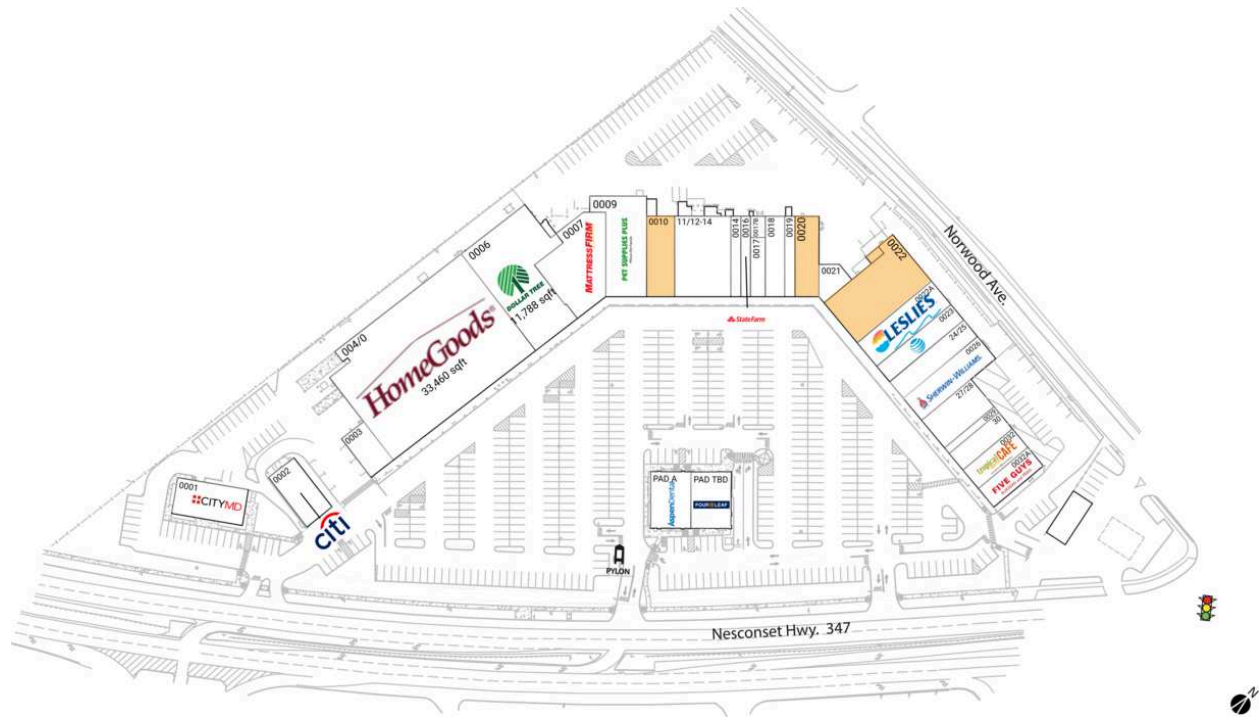

Nesconset Shopping Center

PAD A Aspen Dental	3,500 SF	0017B Pizza Carnival	400 SF
PAD TBD Fourleaf	3,500 SF	0018 Better On A Bagel	2,375 SF
0001 CityMD Urgent Care	4,005 SF	0019 May Garden	1,075 SF
0002 Citi	3,060 SF	0020 AVAILABLE	2,000 SF
0003 Wonder	2,100 SF	0021 Studio 347	1,289 SF
004/0 HomeGoods	33,460 SF	0022 AVAILABLE	7,632 SF
0006 Dollar Tree	11,788 SF	0022A Leslie's Pool Supplies	4,560 SF
0007 Mattress Firm	7,140 SF	0023 AT&T Authorized Retailer	3,000 SF
0009 Pet Supplies Plus	6,385 SF	24/25 Orangetheory Fitness	3,218 SF
0010 AVAILABLE	3,500 SF	0026 Sherwin-Williams	4,260 SF
11/12-14 Pizza Carnival	7,000 SF	27/28 One River Art + Design	3,200 SF
0014 Asurion Tech Repair & Solutions	1,240 SF	0029 Redefine Market	720 SF
0016 State Farm	1,200 SF	30 Angels Touch Nail	2,149 SF
0017 Sushi By PJ	1,440 SF	0032 Tropical Smoothie Cafe	2,400 SF

Nesconset Shopping Center

0032A Five Guys

2,400 SF