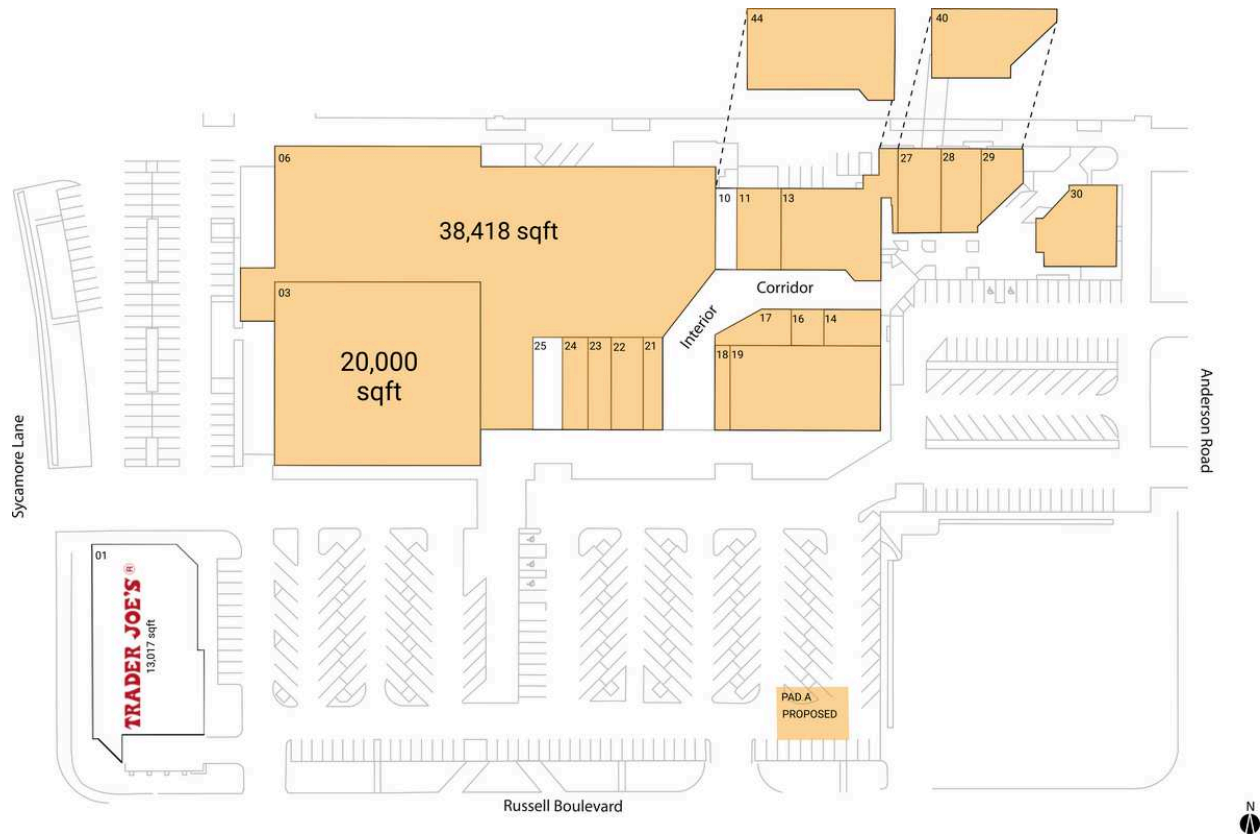

The Davis Collection

PAD A AVAILABLE

01 Trader Joe's	13,017 SF
03 AVAILABLE	20,000 SF
06 AVAILABLE	38,418 SF
10 Pannier Foods	925 SF
11 AVAILABLE	1,574 SF
13 AVAILABLE	3,720 SF
14 AVAILABLE	800 SF
16 AVAILABLE	585 SF
17 AVAILABLE	940 SF
18 AVAILABLE	400 SF
19 AVAILABLE	7,425 SF

21 AVAILABLE

21 AVAILABLE	950 SF
22 AVAILABLE	1,555 SF
23 AVAILABLE	1,133 SF
24 AVAILABLE	1,245 SF
25 Hadas Kol Collection	1,435 SF
27 AVAILABLE	1,912 SF
28 AVAILABLE	1,760 SF
29 AVAILABLE	1,214 SF
30 AVAILABLE	2,947 SF
40 AVAILABLE	2,328 SF
41 AVAILABLE	92 SF
44 AVAILABLE	4,949 SF