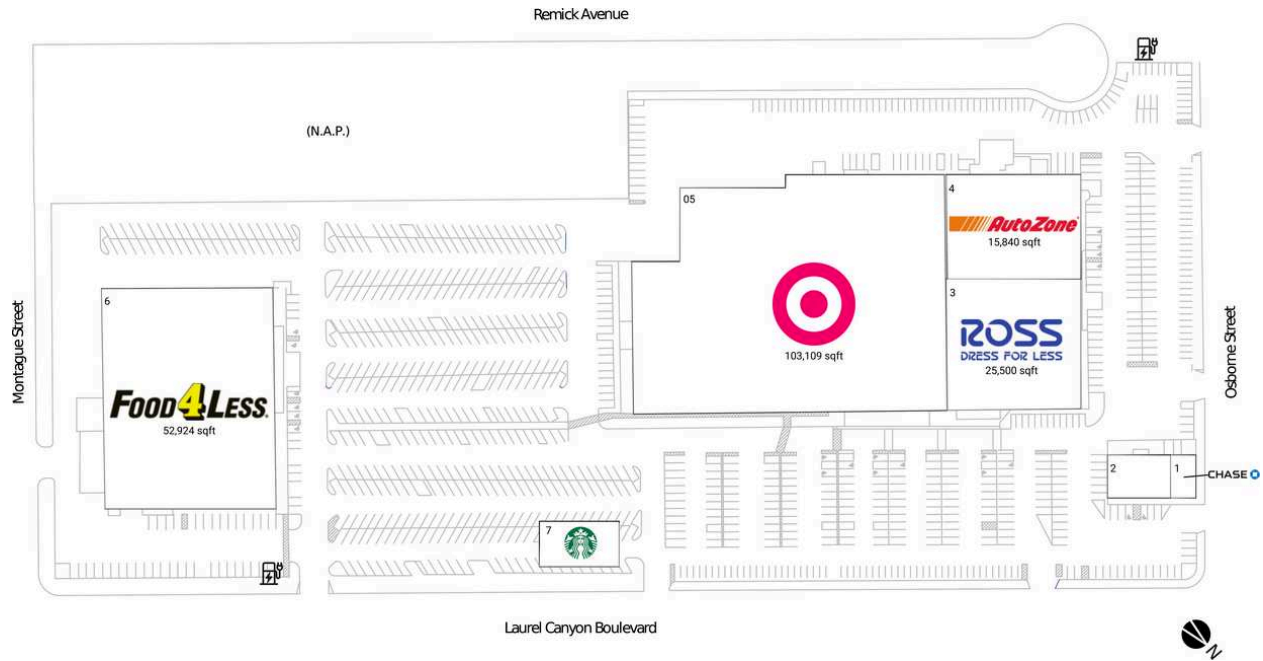

Pacoima Center

1 Chase	1,500 SF	05 Target	103,109 SF
2 Magicland Dental Grp of Pacoima	3,900 SF	6 Food 4 Less	52,924 SF
3 Ross Dress for Less	25,500 SF	7 Starbucks	2,500 SF
4 AutoZone	15,840 SF		