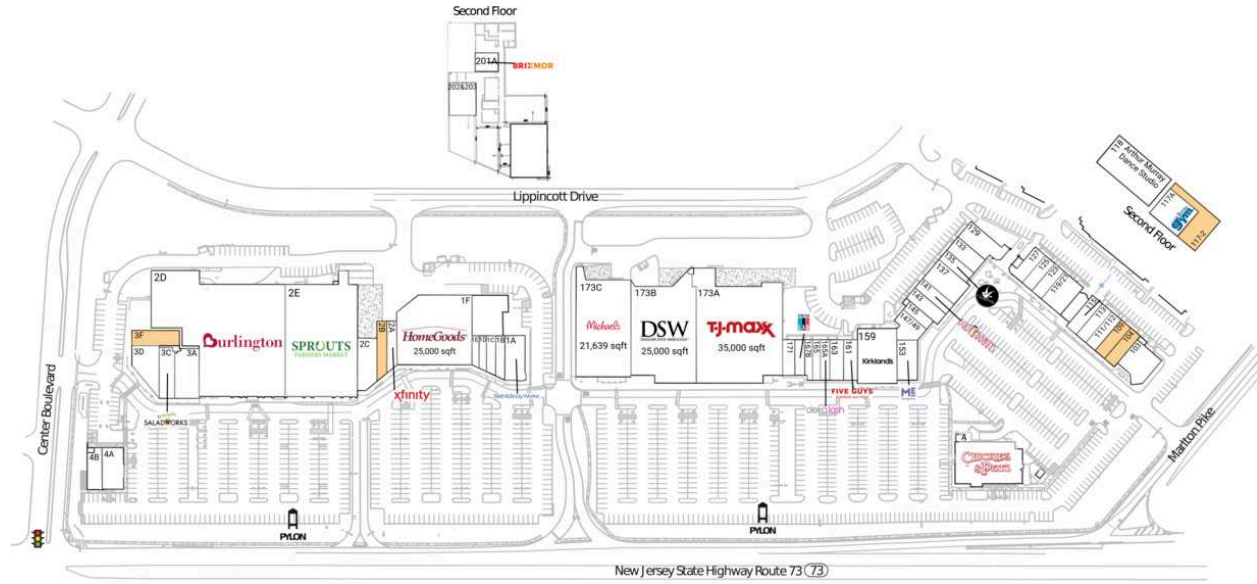

Marlton Crossing

A Chickie & Pete's	10,000 SF	3D Hello Gorgeous	4,022 SF
1A Bath & Body Works	3,655 SF	3F AVAILABLE	2,850 SF
1B Closet & Storage Concepts	1,402 SF	4A Sleep Number	2,500 SF
1C GNC	1,226 SF	4B Carbon Health	2,500 SF
1D Natural Boutique Spa	1,038 SF	103 Pat's Family Restaurant	4,253 SF
1E Haute Bungalow	900 SF	104 AVAILABLE	2,047 SF
1F HomeGoods	25,000 SF	109 AVAILABLE	2,047 SF
2A Xfinity	2,010 SF	111/112 Mayweather Boxing	2,003 SF
2B AVAILABLE	2,240 SF	113 Rocket Fizz	2,024 SF
2C Image Cosmetics	4,050 SF	115 Club Pilates	1,956 SF
2D Burlington	50,752 SF	117-2 AVAILABLE	5,272 SF
2E Sprouts Farmers Market	32,723 SF	117A Little Gym	4,768 SF
3A Police & Fire Credit Union	4,900 SF	118 Arthur Murray Dance Studio	10,000 SF
3C Saladworks	3,000 SF	119/21 Scruples Hair Salon	3,504 SF

Marlton Crossing

123 Cameo Water Wear	1,788 SF	161 Five Guys	2,000 SF
125 BB. Q Chicken	1,788 SF	163 Pearle Vision	2,076 SF
127 Bliss Nails & Spa	2,001 SF	165 Teriyaki Madness	1,530 SF
129 TenBrook Orthodontics	3,800 SF	165A Deka Lash	1,527 SF
133 Rey Bistro Bagel	2,500 SF	167A StretchLab	1,447 SF
135 Cinnaholic	1,788 SF	167B Lunchbox Wax	1,285 SF
137 Music Training Center	4,084 SF	171 Jenny Craig	1,866 SF
141 Duck Donuts	2,047 SF	173A T.J. Maxx	35,000 SF
143 Osushi	2,047 SF	173B DSW	25,000 SF
145 Joe's Peking Duck House	1,538 SF	173C Michaels	21,639 SF
147/49 Nothing Bundt Cakes	2,290 SF	201A Brixmor Leasing	489 SF
153 Massage Envy	3,321 SF	202&203 Jazz Unlimited Dance Studio	11,568 SF
159 Kirkland's	8,800 SF		